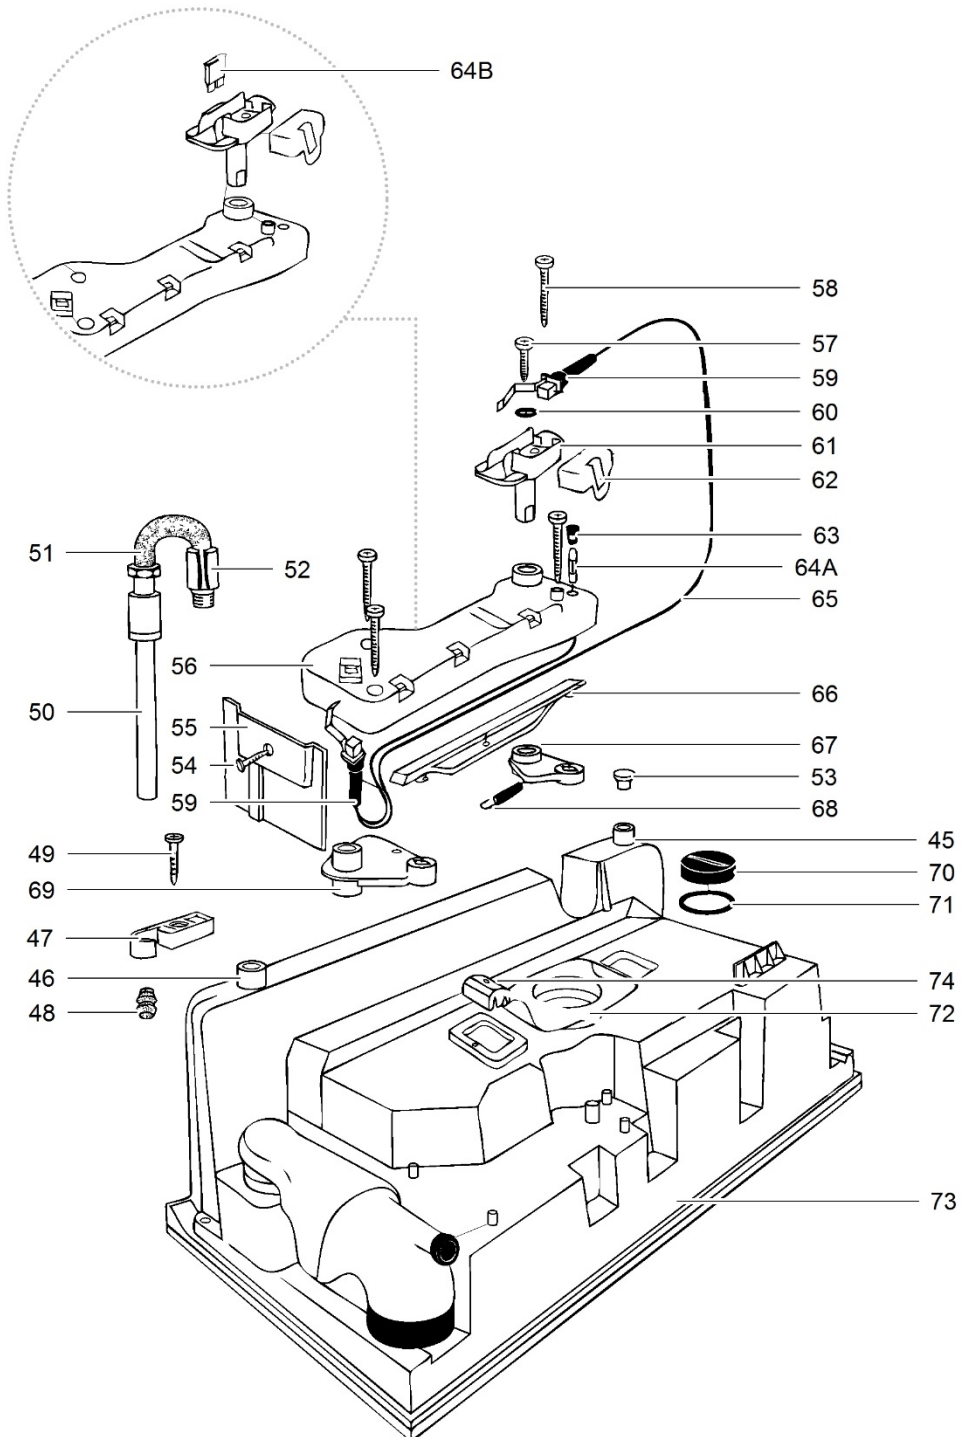

LE1149_C2 Toilet_0115-V02

	Spare part number	Spare part number	Colours available	
1	Spring clip retainer	16169		
2	Clip retainer	16350	78	
3	Clip			
4	Drip tray	16166	78	
5	Draincap waterfill funnel	16385	78	
6	Waterfill funnel	16381	74	
7	Cap waterfill funnel		16848	16
8	O-ring			
9	Ball float			
10	O-ring			
11	Stop retainer	16377	62	
12	Nylon bushing			
13	Spring flush knob			
14	Flush knob			
15	Screw			
16	Plug flush knob			
17	Cover	16194	62	
18	Hinge post			16183
19	Hinge pin			
20	Seat			
21	Tissue cap			
22	Tissue holder			
23	Tissue bracket			
24	Tissuwell			
25	O-ring	16731		
26	Bowl			
27	Dial support	16171	62	
28	Magnet			
29	Level indicator dial			
30	Decal level indicator			
31	Lens			
32	Level indicator bezel			
33	Watertank			
34	Base			
35	Frontpanel			
36	Basepad			
37	Extension frontpanel	16266	62	
38	Pump	16374		
39	Pump retainer			
40	Screw			
41	Flush tube	16378	62	
42	O-ring			
43	Nozzle			
44	Flow restrictor			
45	Pump connector	21050		

LE:152_C3-Toilet_0115-V02

		Spare part number	Spare part number	Colours available
1	Spring clip retainer	16169		
2	Clip retainer		16350	78
3	Clip			
4	Drip tray	16166		78
5	Plug fill bottle			
6	O-ring		16381	74
7	Ball float			
8	O-ring			
9	Stop retainer			
10	Nylon bushing			
11	Spring flush knob		16377	62
12	Flush knob			
13	Screw			
14	Plug flush knob			
15	Cover			
16	Hinge post	16183	16194	62
17	Hinge pin			
18	Seat			
19	Tissue cap			
20	Tissue bracket			
21	Tissue holder			
22	Tissuwell			
23	O-ring	16731		
24	Bowl			
25	Dial support			
26	Magnet			
27	Level indicator dial		16171	62
28	Decal level indicator			
29	Lens			
30	Level indicator bezel			
31	Bench			
32	Base			
33	Frontpanel			
34	Basepad			
35	Extension frontpanel	16266		62
36	Watersupply tube			
37	Electric valve			
38	Hose barb	23851	23709	
39	Hose nut			
40	Watertube			
41	Clamp			
42	Vacuumbreaker		16833	
43	Flush tube			
44	O-ring		20103	62
45	Nozzle			