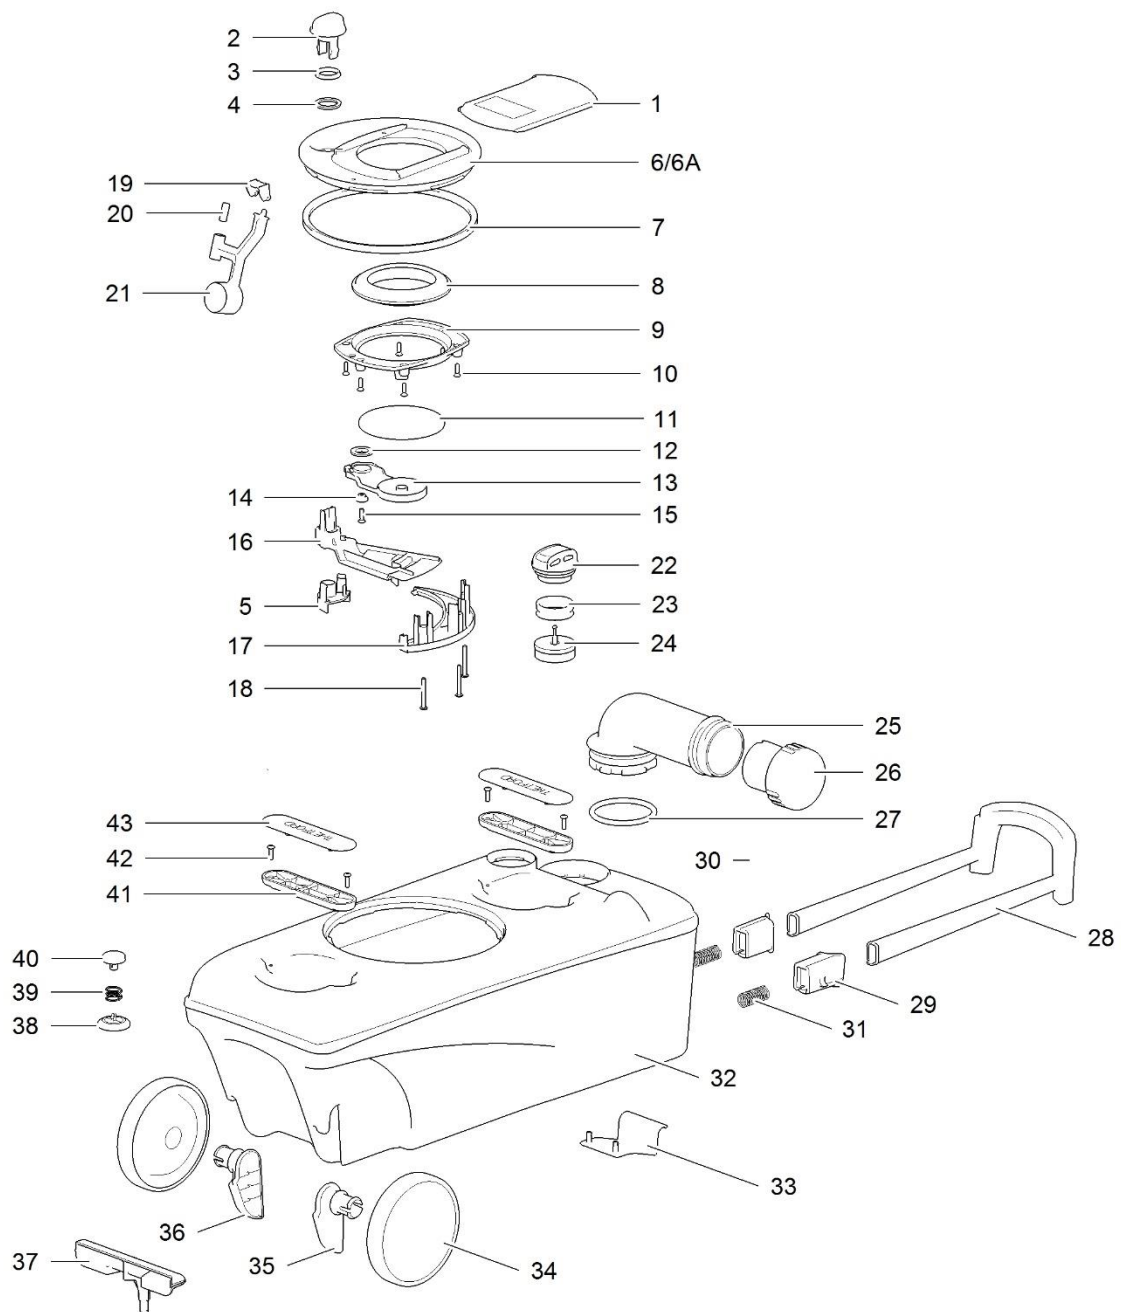

LE758_C500-WHT_1114-V02

		Spare part number	Spare part number	Spare part number	Colours available
1	Sliding cover	32301			06
2	Blade opener	32300	32331 <i>mechanism right</i>	32332 <i>mechanism left</i>	16
3	Washer				
4	Seal parker				
5	Mechanism retainer				
6	Holding tank plate Left hand version				
6A	Holding tank plate Right hand version	32328			06
7	Seal mechanism	50724			06
8	Lip seal	23721			
9	Seal plate				
10	Screw				
11	Blade	50731			
12	Bearing				
13	Blade arm				
14	Bushing				
15	Screw				
16	Blade driver				
17	Support track				
18	Screw				
19	Retainer	90706			
20	Magnet				
21	Float arm				
22	Upper automatic vent	23722			06
23	Seal				
24	Foam				
25	Pour out spout		32306		06
26	Measuring cup	25810			16
27	O-ring				
28	Pull handle		51805		16
29	Pull handle bushing right				
30	Pull handle bushing left				
31	Spring				
32	Waste-holding tank complete		90707 <i>right hand version</i>	90708 <i>left hand version</i>	06
33	Tank lock clip	51801			16
34	Wheel		32308		06
35	Wheel bearing right				
36	Wheel bearing left				
37	Wheel bracket				
38	Vent seal		32307		16
39	Spring				
40	Vent button