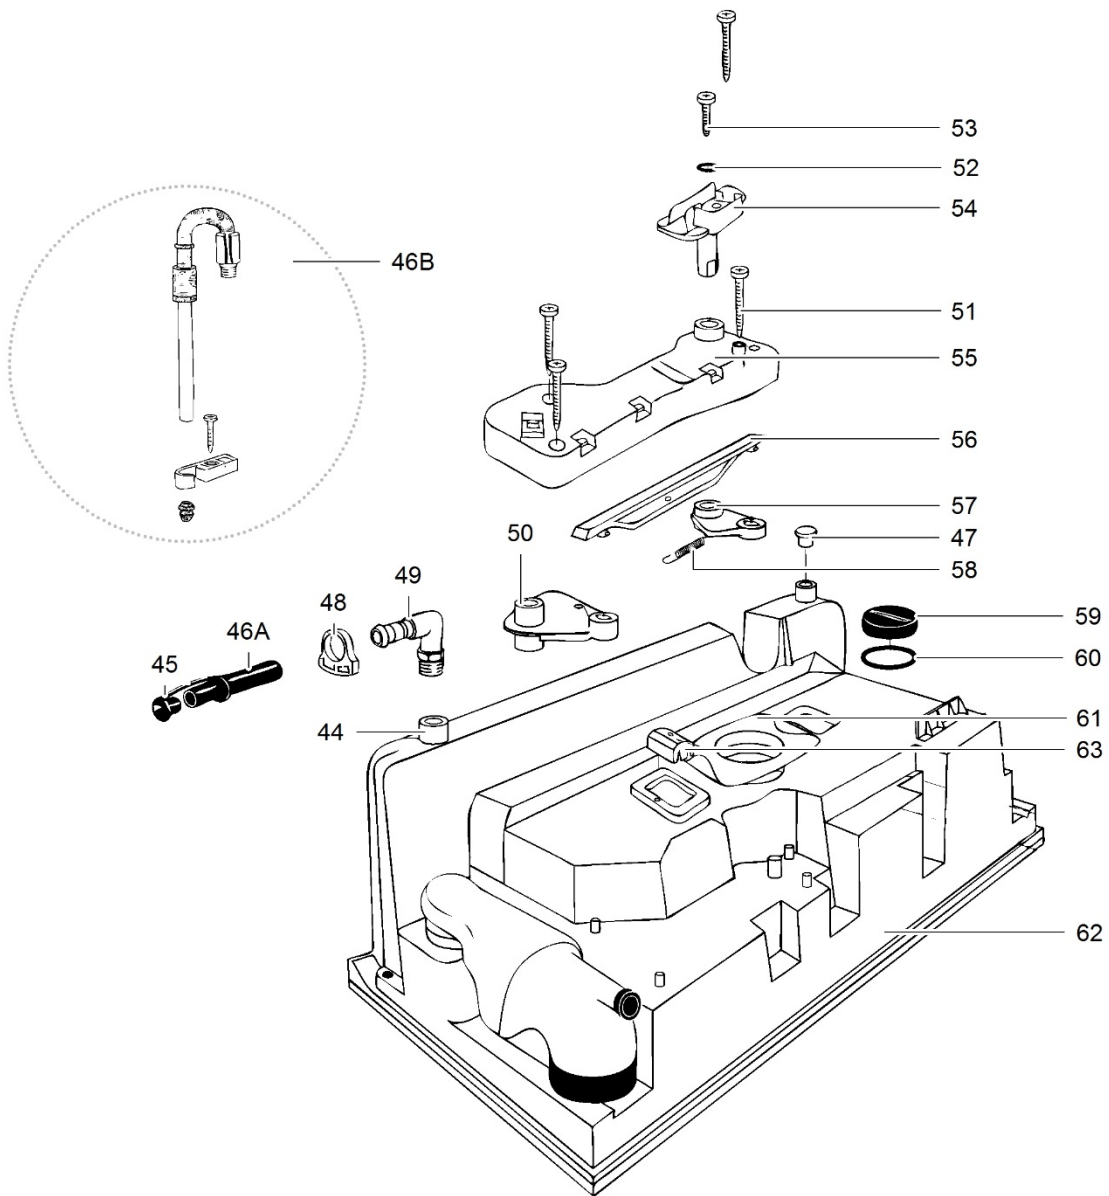

LE:152_C3-Toilet_0115-V02

		Spare part number	Spare part number	Colours available
1	Spring clip retainer	16169		
2	Clip retainer		16350	78
3	Clip			
4	Drip tray	16166		78
5	Plug fill bottle			
6	O-ring		16381	74
7	Ball float			
8	O-ring			
9	Stop retainer			
10	Nylon bushing			
11	Spring flush knob		16377	62
12	Flush knob			
13	Screw			
14	Plug flush knob			
15	Cover			
16	Hinge post	16183	16194	62
17	Hinge pin			
18	Seat			
19	Tissue cap			
20	Tissue bracket			
21	Tissue holder			
22	Tissuwell			
23	O-ring	16731		
24	Bowl			
25	Dial support			
26	Magnet			
27	Level indicator dial		16171	62
28	Decal level indicator			
29	Lens			
30	Level indicator bezel			
31	Bench			
32	Base			
33	Frontpanel			
34	Basepad			
35	Extension frontpanel	16266		62
36	Watersupply tube			
37	Electric valve			
38	Hose barb	23851	23709	
39	Hose nut			
40	Watertube			
41	Clamp			
42	Vacuumbreaker		16833	
43	Flush tube			
44	O-ring		20103	62
45	Nozzle			

LE:1154_C4-Toilet_1114-V02

		Spare part number	Spare part number	Colours available
1	Spring clip retainer	16169	16350	78
2	Clip retainer			
3	Clip			
4	Draincap waterfill funnel	16385	16381	78
5	Waterfill funnel			74
6	Cap waterfill funnel	16848		16
7	O-ring			
8	O-ring			
9	Ball float			
10	Stop retainer		16377	62
11	Nylon bushing			
12	Spring flush knob			
13	Flush knob			
14	Screw			
15	Plug flush knob			
16	Cover		16194	62
17	Hinge post	16183		
18	Hinge pin			
19	Seat			
20	O-ring	16731		
21	Flush cap		20291	10, 62
22	Cylinder flush			
23	Bellow cap			
24	Bellow	21065		
25	Well pump			
26	Inlet tube		21066	
27	Check valve body			
28	Check valve flapper			
29	Flush tube		20292	10, 62
30	Seal/plunger/spring			
31	O-ring			
32	Nozzle			
33	Bowl			
34	Dial support		16171	62
35	Magnet			
36	Level indicator			
37	Decal level indicator			
38	Lens			
39	Level indicator bezel			
40	Base			
41	Water tank			
42	Front panel			
43	Basepad			
44	Extension front panel	16266		62