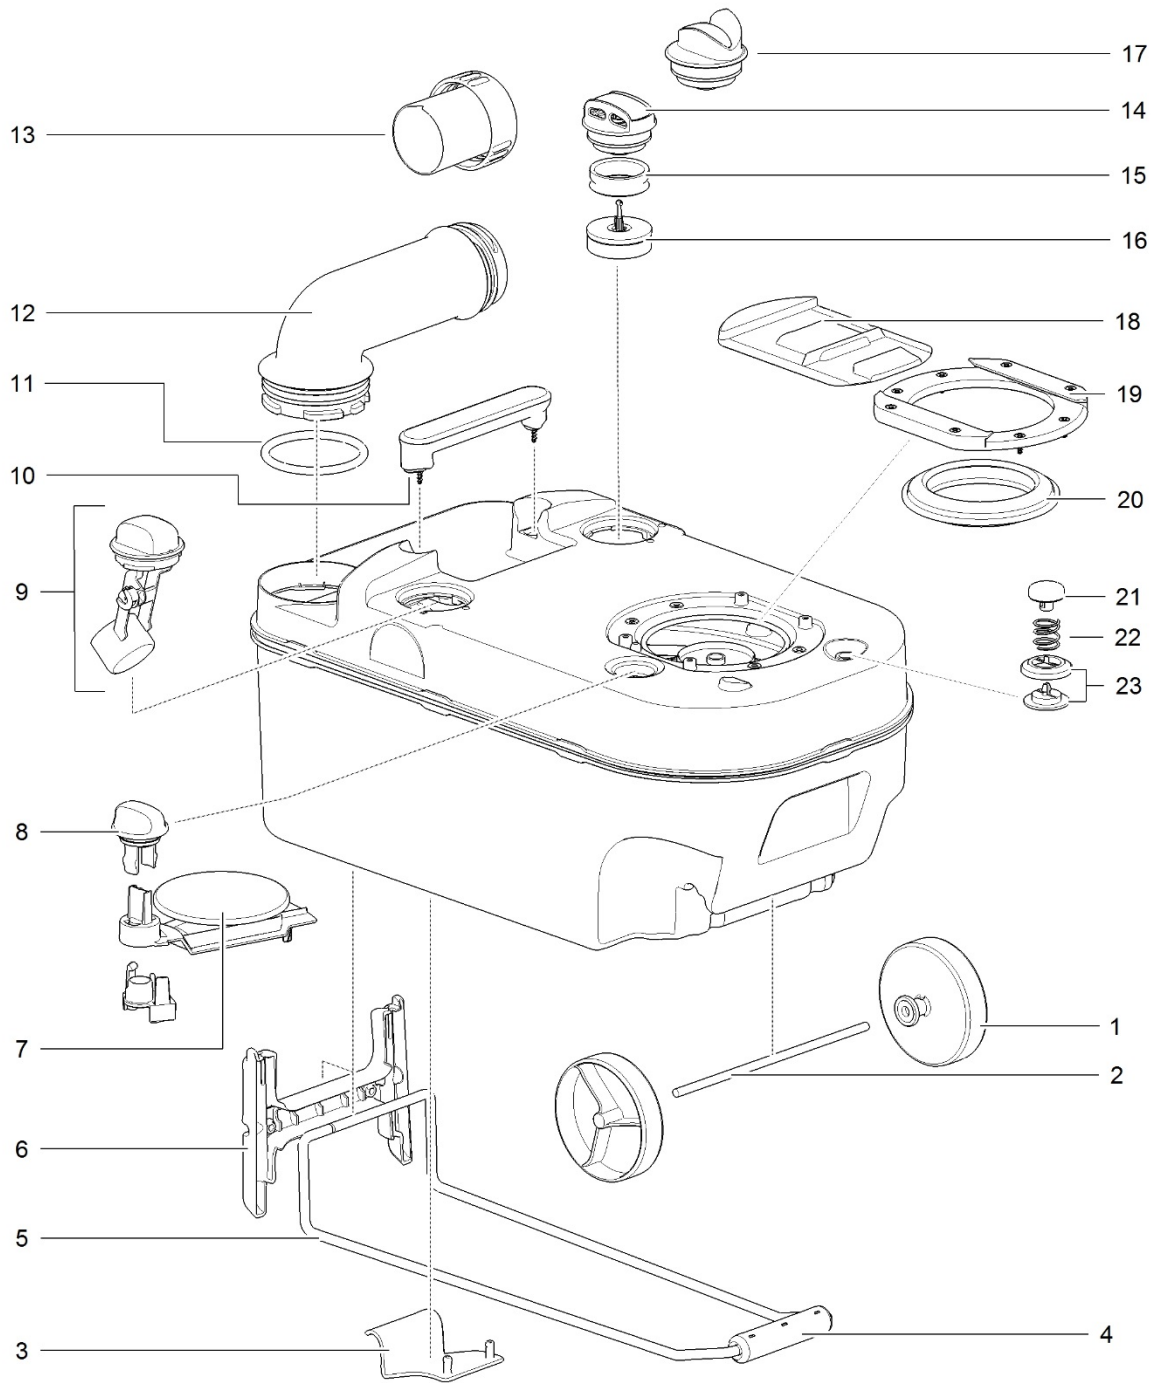

Spare part number	Spare part number	Spare part number	Colours available
1	Wheels 2x		200640		142
2	Axle				
3	Tank lock clip	23849			85
4	Grip transport handle	200966	200965		85
5	Transport handle				
6	Transport handle bracket	200968			06
7	Blade	50731			
8	Blade opener	200970			85
9	Float arm	200971			
10	Carry handle	200972			06
11	O-ring		200973		06, 85
12	Pour out spout				
13	Measuring cup	200967			85
14	Automatic vent				
15	Foam		23722		06
16	Vent seal			23788	
17	Outside vent				
18	Sliding cover	50718			06
19	Retainer seal				
20	Lip seal	23721			
21	Vent button		07524		85
22	Spring				
23	Vent seal				
	Waste-holding tank complete <i>including sliding cover, wheels and handle</i>		200977	200978 for outside vent version	06