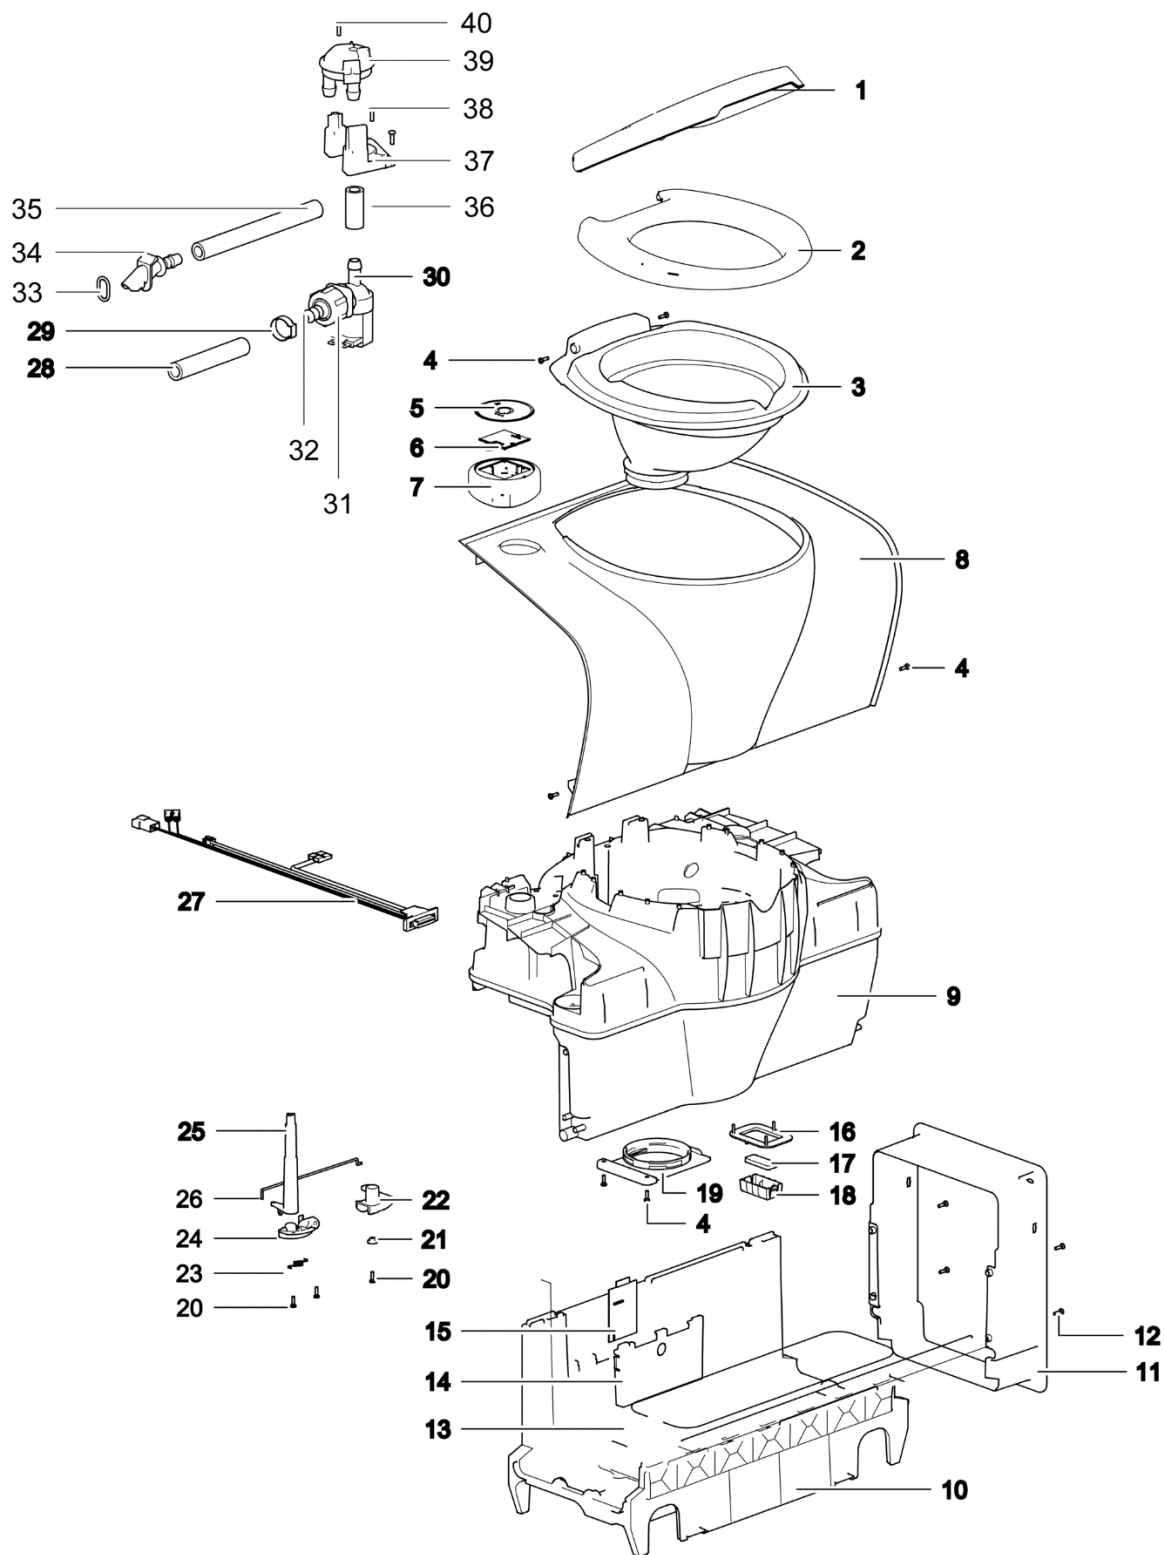

LE757_C503L_0518-V03

		Spare part number	Spare part number	Colours available
1	Cover		90713	62, 127
2	Seat			
3	Bowl			
4	Screw			
5	Sticker control knob		90723	62, 127
6	Control PCB		(before 90715)	
7	Control knob			
8	Cosmetic cover straight Cosmetic cover curved			
9	Bench welded			
10	Base			
11	Tunnel			
12	Screw			
13	Pocket cover			
14	PCB cover			
15	Main PCB	90716		
16	Retaining plate			
17	Magnet			
18	Magnet basket			
19	Flange lock			
20	Screw			
21	Bushing			
22	Saddle		51802	
23	Spring			
24	Bracket			
25	Shaft			
26	Link			
27	Wire harness			
28	Water supply tube			
29	Hose clamp		90717	
30	Solenoid valve			
31	Hose nut			
32	Hose barb			
33	O-ring		90718	
34	Nozzle			
35	Water supply tube			
36	Water supply tube			
37	Bracket			
38	Screw			
39	Vacuum breaker	16833		
40	Screw