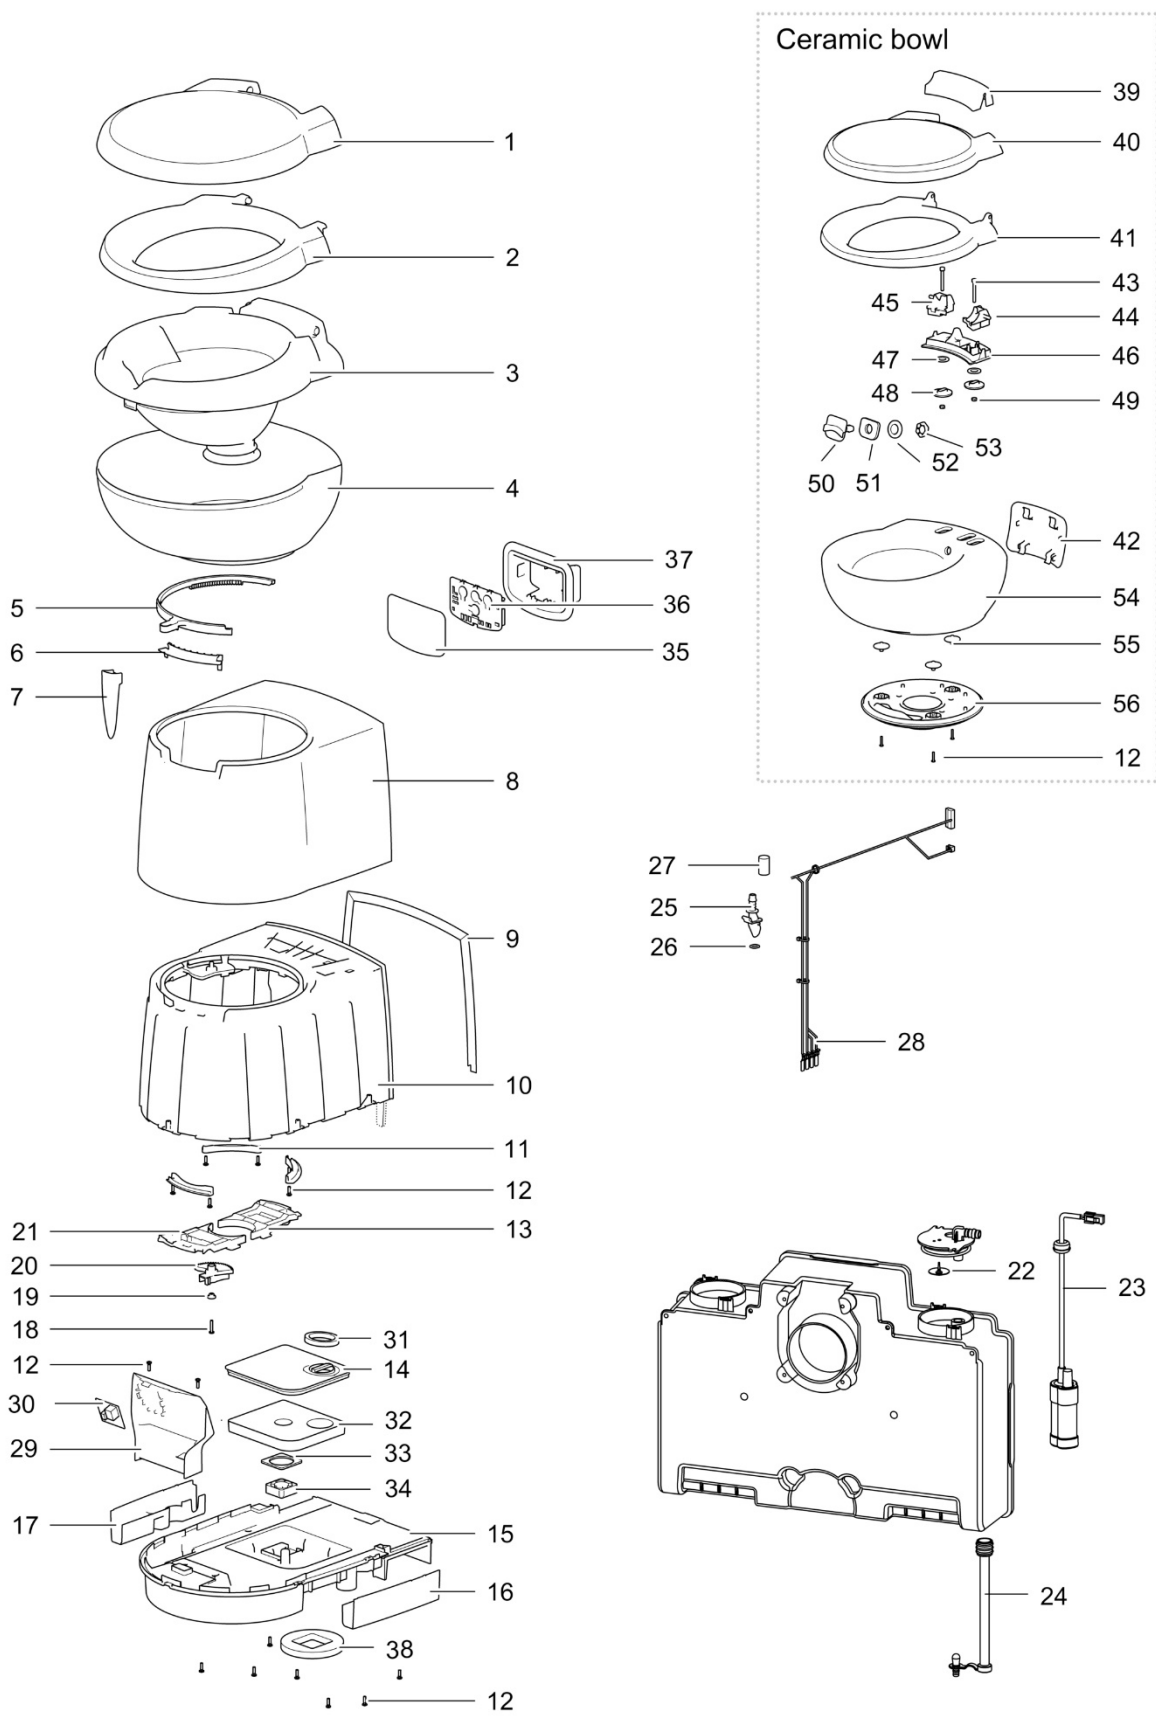

LE1388_C262-SWE

		Spare part number	Spare part number	Spare part number	Colours available
1	Cover		93401		30, 62
2	Seat				
3	Bowl inner	93433			62
4	Bowl outer				
5	Ring blade mechanism	50760			
6	Water diverter	93429			62
7	Handle	93402			47
8	Base upper				
9	Seal base wall	93428			62
10	Base frame				
11	Retainer bracket				
12	Screw 3.9 x 14				
13	Bowl retainer bracket	50733			
14	Vent plate				
15	Base lower				
16	Side cover left				
17	Side cover right				
18	Screw 3.9 x 22		50735		
19	Bushing				
20	Saddle				
21	Bowl retainer				
22	Umbrella seal	93434			
23	Pump	93435			
24	Drain tube	93436			
25	Nozzle	16443			62
26	O-ring	13106	93437		
27	Water supply tube (2.42 m)	93155			
28	Wire harness	93438