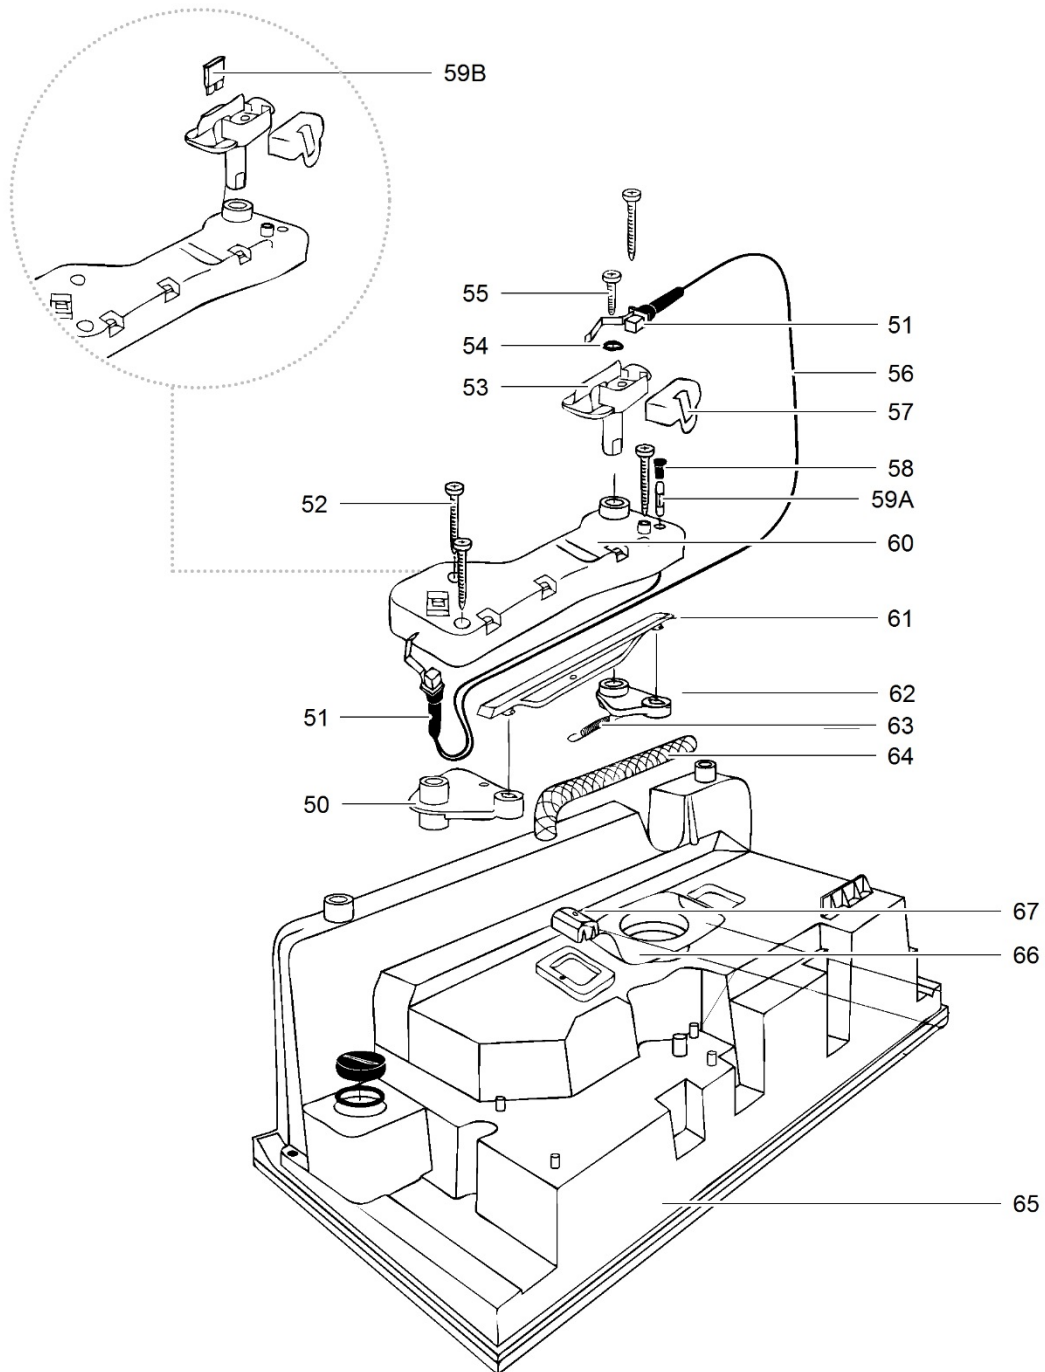

Spare part number	Spare part number	Colours available
50	Crank			
51	Switch	20107		
52	Screw			
53	Saddle			
54	Washer			
55	Screw			
56	Cable	16389		
57	Switch cover	16390		
58	Cap fuse holder			
59A	Glass fuse 3 Amp <i>Toilets produced < June 1994</i>	16391	16379	74
59B	Fuse 3 Amp <i>Toilets produced > June 1994</i>	21766		
60	Mechanism housing			
61	Link			
62	Crank			
63	Spring			
64	Watersupply tube			
65	Bench			
66	Bowlflange			
67	Magnet basket