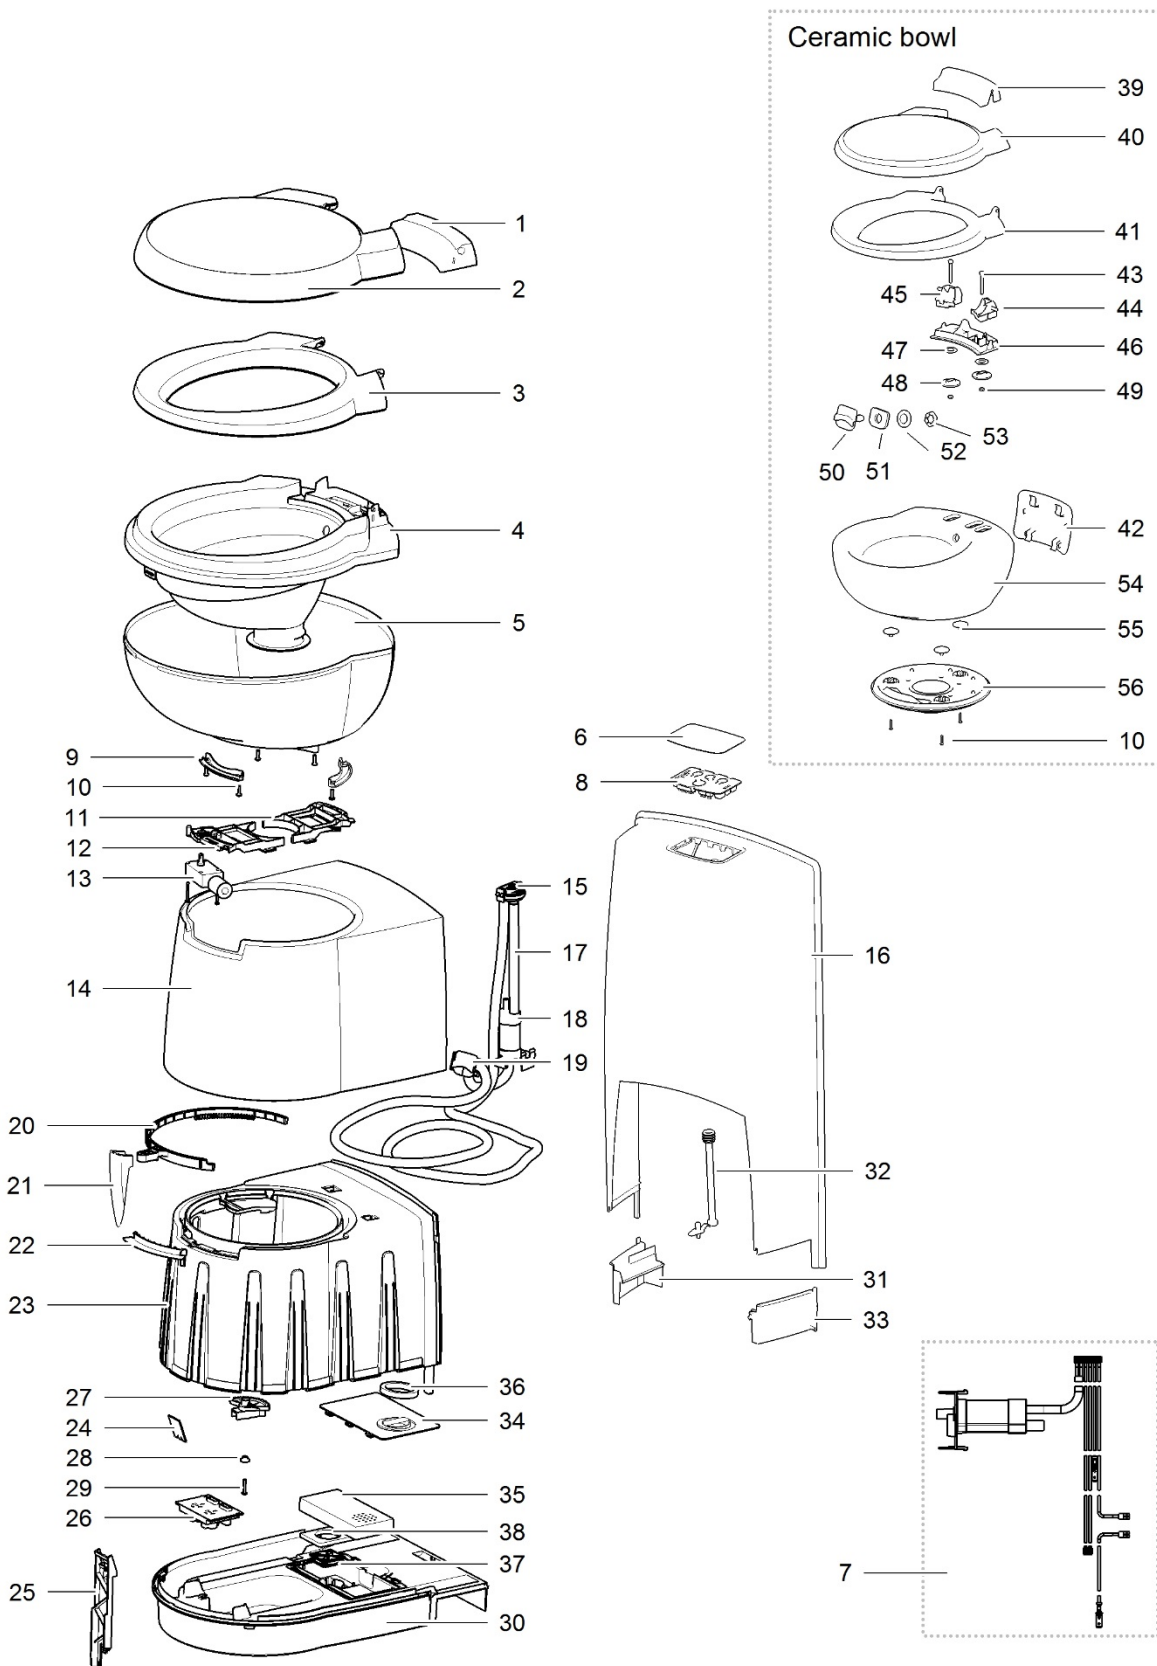

LE435_C250-CWE_1114-V03

		Spare part number	Spare part number	Spare part number	Colours available
1	Pod				
2	Seat	50767	93401		62
3	Cover				
4	Bowl inner				
5	Bowl outer				62
6	Overlay	50708			
7	Wire harness	50763			
8	Control SN (3733 AE)	50709			
	Control SW (3732 AE)	50710			
	Control FF (3731 AF)	50711			
9	Retainer bracket				
10	Screw				
11	Bowl retainer bracket	50733			
12	Bowl retainer				
13	Motor electric blade	93415			
14	Base upper				
15	Vacuum breaker	16833			
16	Water tank				
17	Water supply tube				
18	Pump	50712			
19	Seal nozzle/nozzle/retainer nozzle	50729			
20	Ring blade mechanism	50760			
21	Handle	93402			47
22	Water diverter	93429			62
23	Base frame				
24	Reed switch				
	one switch	50713			
	single level	50714			
	multi level	50715			
	Reed switch kit				
	one switch		50750 50751 50752		62
	single level				
	multi level				
25	Reed switch housing			50716	62
26	Relay/fuse holder				
27	Saddle		50735		
28	Bushing				
29	Screw				
30	Base lower				
31	Splashguard right				
32	Drain	50717			
33	Splashguard left