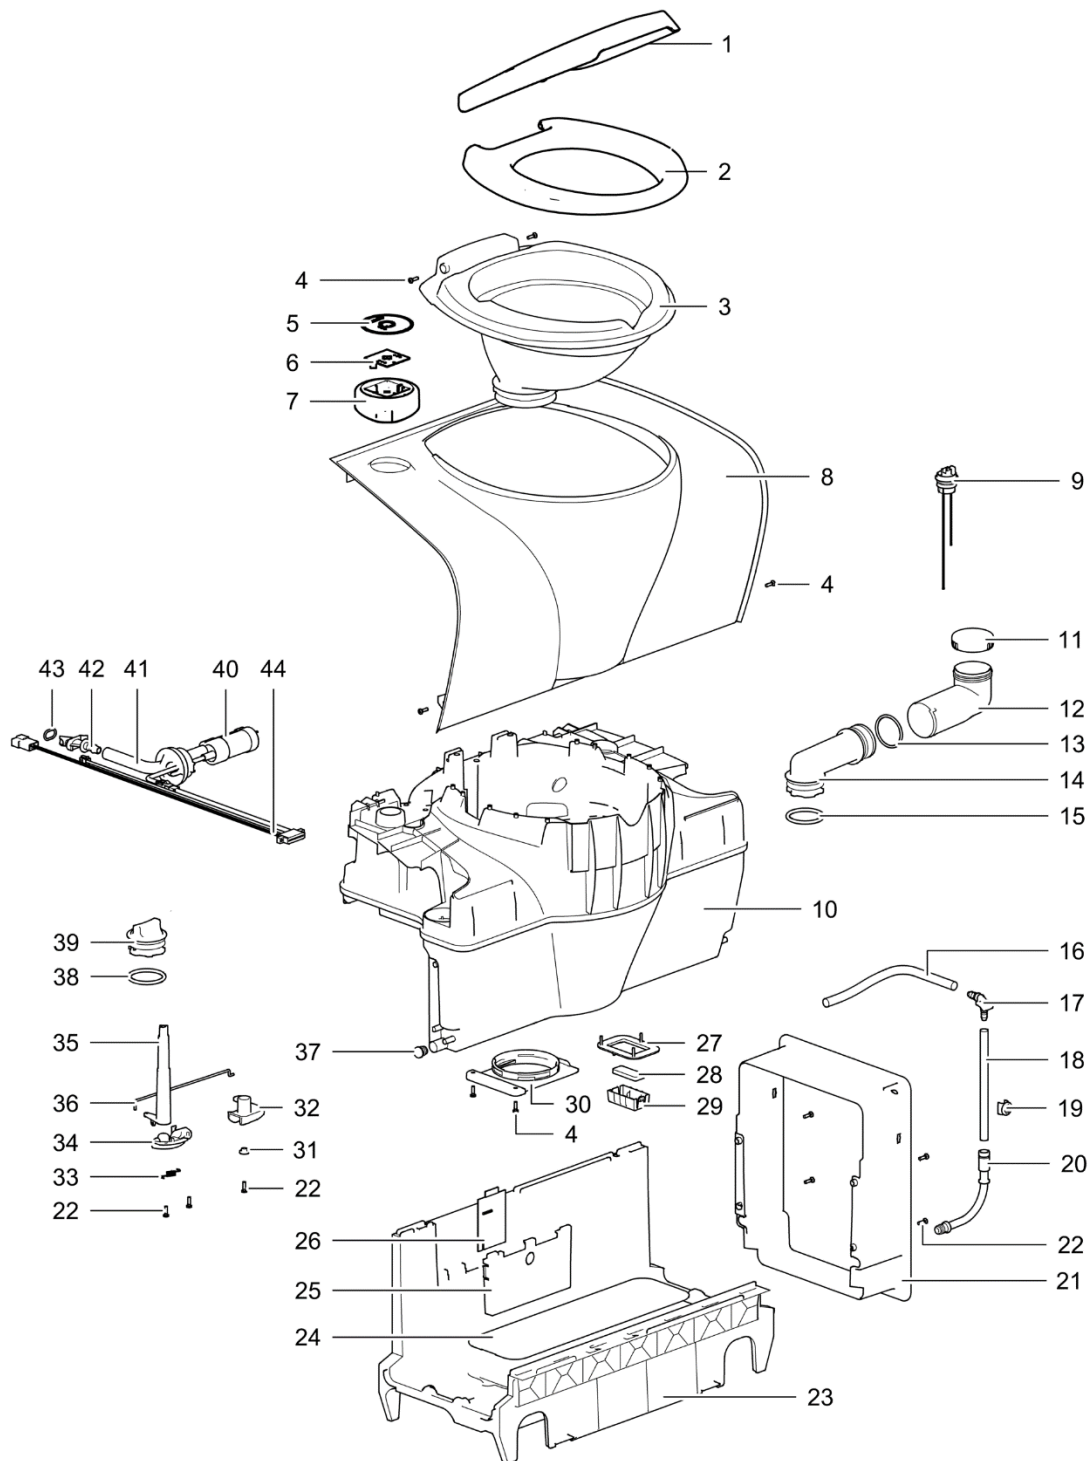

LE756_C502C-X_0518-V03

		Spare part number	Spare part number	Spare part number	Colours available
1	Cover		90713		62, 127
2	Seat				
3	Bowl				
4	Screw				
5	Sticker control knob		90725	90724	62, 127
6	Control PCB		<i>C-model</i>	<i>X-model</i>	
7	Control knob		<i>(before 90701)</i>	<i>(before 90709)</i>	
8	Cosmetic cover straight Cosmetic cover curved				
9	Water level sensor <i>X-model only</i>	90702			
10	Bench welded				
11	Cap waterfill funnel	16848			16
12	Waterfill funnel		90710	90719	
13	O-ring		<i>waterfill funnel</i>	<i>waterfill funnel</i>	
14	Waterfill elbow		<i>150mm</i>	<i>180mm</i>	
15	O-ring				
16	Tube PVC				
17	Drain connector				
18	Sight tube				
19	Clip sight tube	90711	90703		
20	Drain tube				
21	Tunnel				
22	Screw				
23	Base				
24	Pocket cover				
25	PCB cover				
26	Main PCB	90704 <i>C-model</i>	90712 <i>X-model</i>		
27	Retaining plate				
28	Magnet				
29	Magnet basket				
30	Flange lock				
31	Bushing				
32	Saddle		51802		
33	Spring				
34	Bracket				
35	Shaft				
36	Link				
37	Drain plug				
38	O-ring				
39	Blind plug water fill				
40	Pump	90714			
41	Water supply tube		90705		127
42	Nozzle				
43	O-ring				
44	Wiring harness