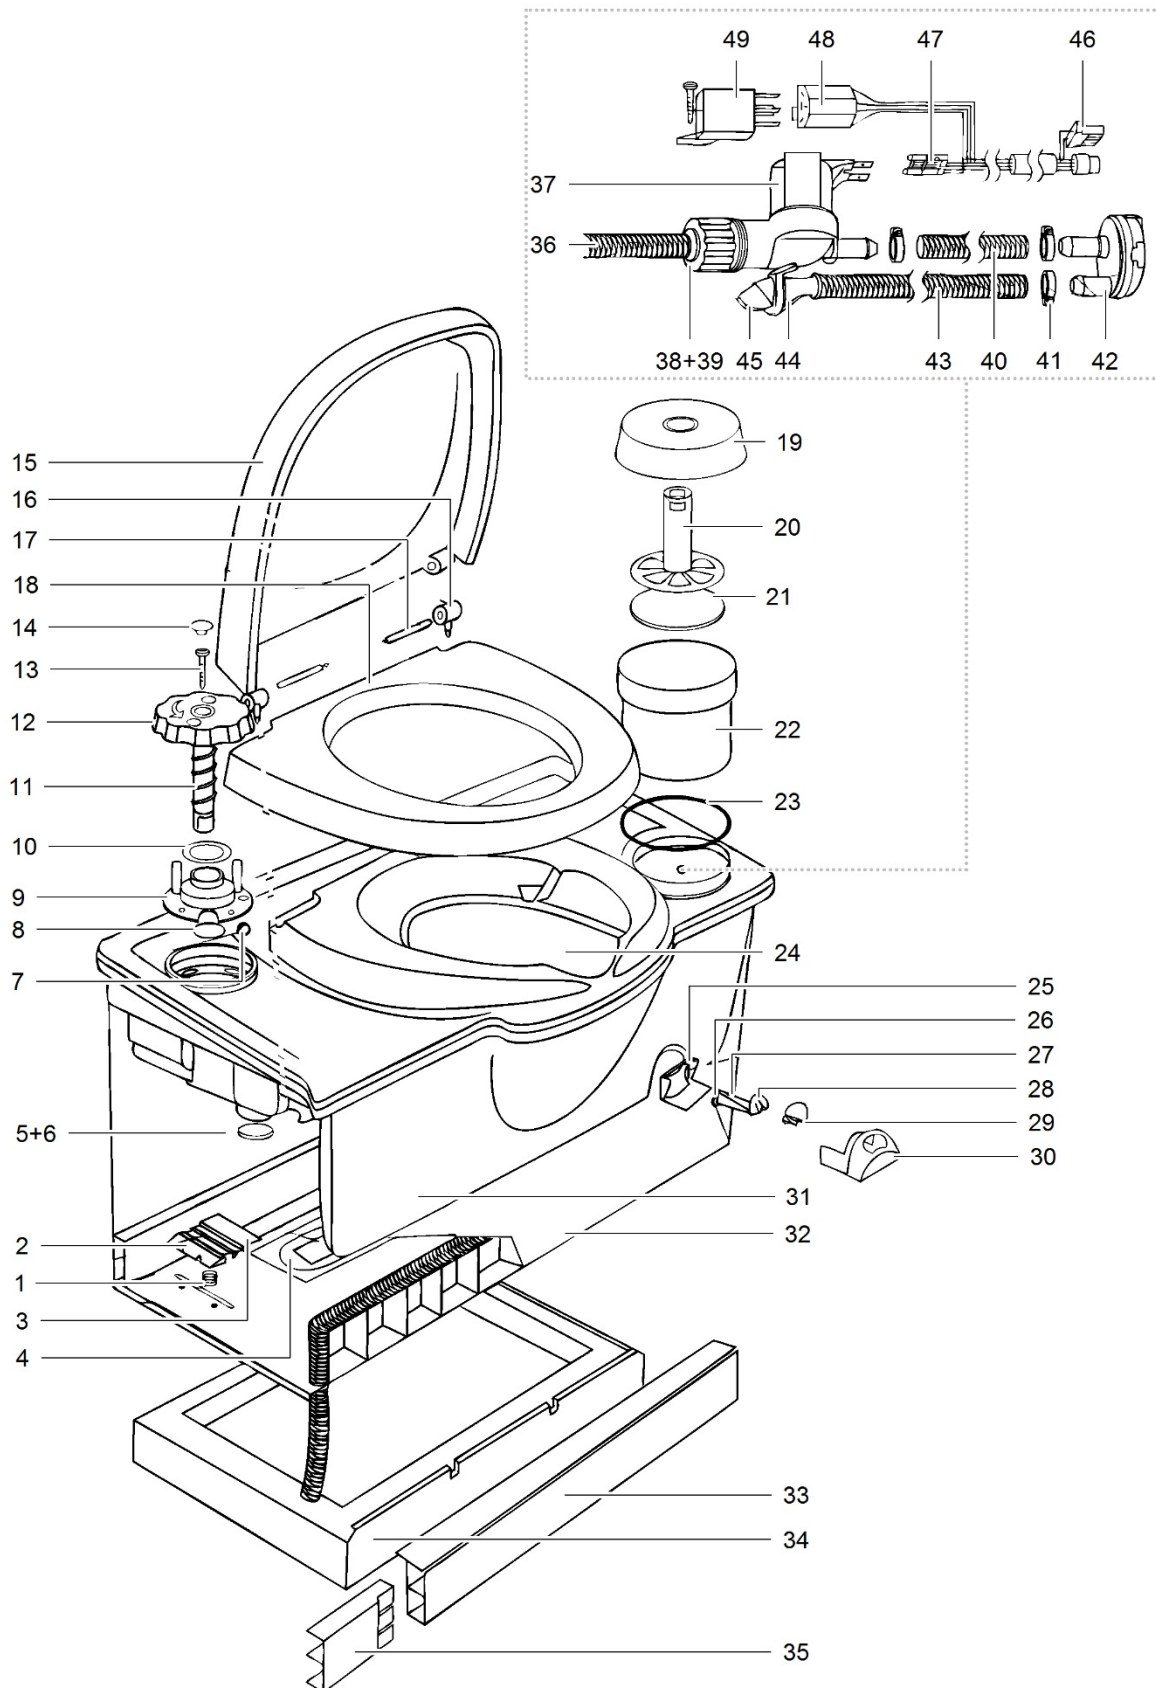

LE1149_C2 Toilet_0115-V02

	Spare part number	Spare part number	Colours available	
1	Spring clip retainer	16169		
2	Clip retainer	16350	78	
3	Clip			
4	Drip tray	16166	78	
5	Draincap waterfill funnel	16385	78	
6	Waterfill funnel	16381	74	
7	Cap waterfill funnel		16848	16
8	O-ring			
9	Ball float			
10	O-ring			
11	Stop retainer	16377	62	
12	Nylon bushing			
13	Spring flush knob			
14	Flush knob			
15	Screw			
16	Plug flush knob			
17	Cover	16194	62	
18	Hinge post			16183
19	Hinge pin			
20	Seat			
21	Tissue cap			
22	Tissue holder			
23	Tissue bracket			
24	Tissuwell			
25	O-ring	16731		
26	Bowl			
27	Dial support	16171	62	
28	Magnet			
29	Level indicator dial			
30	Decal level indicator			
31	Lens			
32	Level indicator bezel			
33	Watertank			
34	Base			
35	Frontpanel			
36	Basepad			
37	Extension frontpanel	16266	62	
38	Pump	16374		
39	Pump retainer			
40	Screw			
41	Flush tube	16378	62	
42	O-ring			
43	Nozzle			
44	Flow restrictor			
45	Pump connector	21050		

LE:152_C3-Toilet_0115-V02

		Spare part number	Spare part number	Colours available
1	Spring clip retainer	16169		
2	Clip retainer		16350	78
3	Clip			
4	Drip tray	16166		78
5	Plug fill bottle			
6	O-ring		16381	74
7	Ball float			
8	O-ring			
9	Stop retainer			
10	Nylon bushing			
11	Spring flush knob		16377	62
12	Flush knob			
13	Screw			
14	Plug flush knob			
15	Cover			
16	Hinge post	16183	16194	62
17	Hinge pin			
18	Seat			
19	Tissue cap			
20	Tissue bracket			
21	Tissue holder			
22	Tissuwell			
23	O-ring	16731		
24	Bowl			
25	Dial support			
26	Magnet			
27	Level indicator dial		16171	62
28	Decal level indicator			
29	Lens			
30	Level indicator bezel			
31	Bench			
32	Base			
33	Frontpanel			
34	Basepad			
35	Extension frontpanel	16266		62
36	Watersupply tube			
37	Electric valve			
38	Hose barb	23851	23709	
39	Hose nut			
40	Watertube			
41	Clamp			
42	Vacuumbreaker		16833	
43	Flush tube			
44	O-ring		20103	62
45	Nozzle			