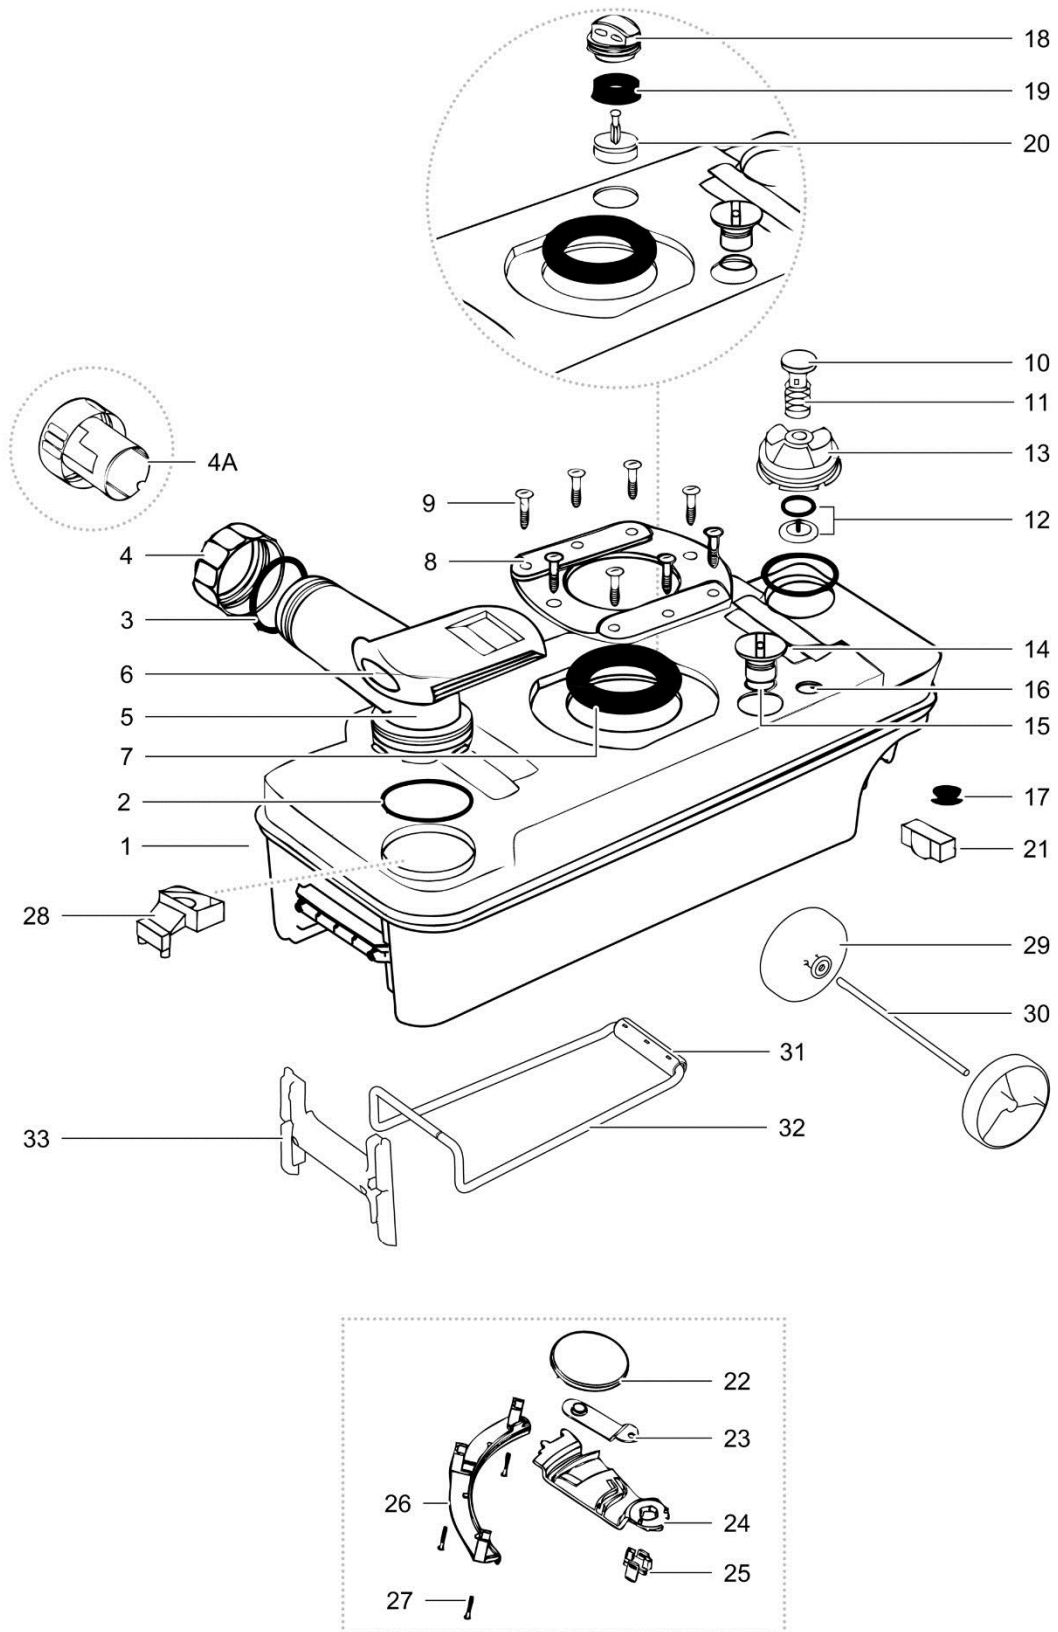

Spare part number	Spare part number	Spare part number	Colours available
1	Waste-holding tank			
2	O-ring			
3	16195	16384	16196	78
4	Dump cap			74
4A	Measuring cup			78
5	Pour out spout			
6	Sliding cover			74
7	Lip seal			
	<i>Toilets < 15th June 2000</i>			16175
	<i>Toilets > 15th June 2000</i>			23721
8	Seal cover			
9	Screw			
10	07524		16176	78
11	Spring			
12	Seal retainer			74
13	Ventplug			
	Blade opener			
14	<i>Toilets < 15th June 2000</i>			21458
	<i>Toilets > 15th June 2000</i>			200501
15	Cupseal			
16	Venthole			
17	Ventseal			20339
18	Automatic vent upper			23722
	<i>Toilets > June 1993</i>			
19	Seal automatic vent		21528	74
20	Foam			
21	Float vent			21510
	Blade mechanism > 15 June 2000			
22	Blade			23847
23	Blade arm			
24	Blade arm driver			
25	Drive arm retainer			
26	Track support			
27	Screw			
28	Float arm			21322
29	Wheels 2X		200640	142
30	Axis			
31	Grip transport handle		200641	74
32	Transport handle		200643	
33	Transport bracket			200644