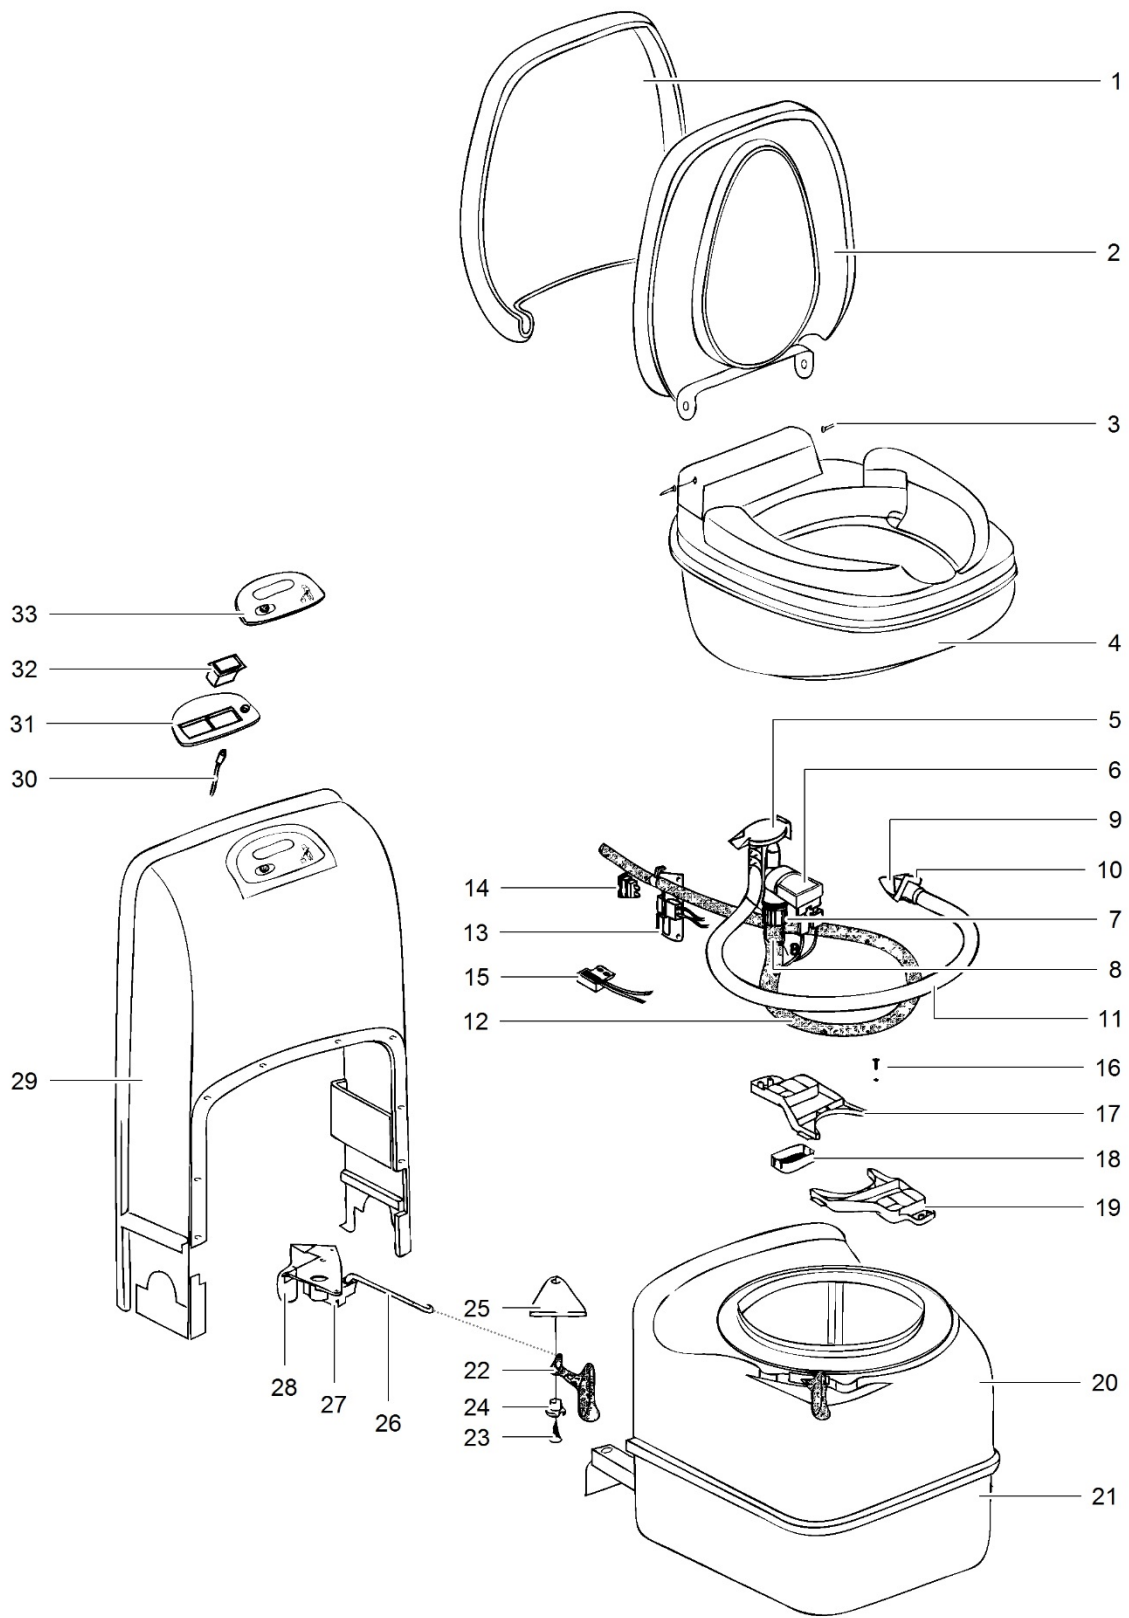

LE1158_C200S-CS-Toilet_0414-V02

		Spare part number	Spare part number	Colours available
1	Cover			
2	Seat		23706	62
3	Hinge pin	23707		62
4	Bowl	23344		62
5	Vacuumbreaker	16833		
6	Electric valve			
7	Hose nut	23851	23709	
8	Hose barb			
9	O-ring			
10	Nozzle		23710	62
11	Watertube			
12	Watertube supply			
13	Waterfuse bracket			
14	Fuse	21766		
15	Reedswitch	23714		62
16	Screw			
17	Bowl retainer bracket			
18	Magnet basket			
19	Bowl retainer bracket			
20	Base upper			
21	Base lower			
22	Handle			
23	Screw		23713	74
24	Bushing			
25	Seal handle			
26	Link			
27	Saddle	23848	23850	
28	Saddle bracket		<i>for outside vent version</i>	
28	Saddle bracket outside vent			
29	Console			
30	Level indicator led	23718		
31	Switch panel			
32	Flush switch	23716	23846	62
33	Bezel