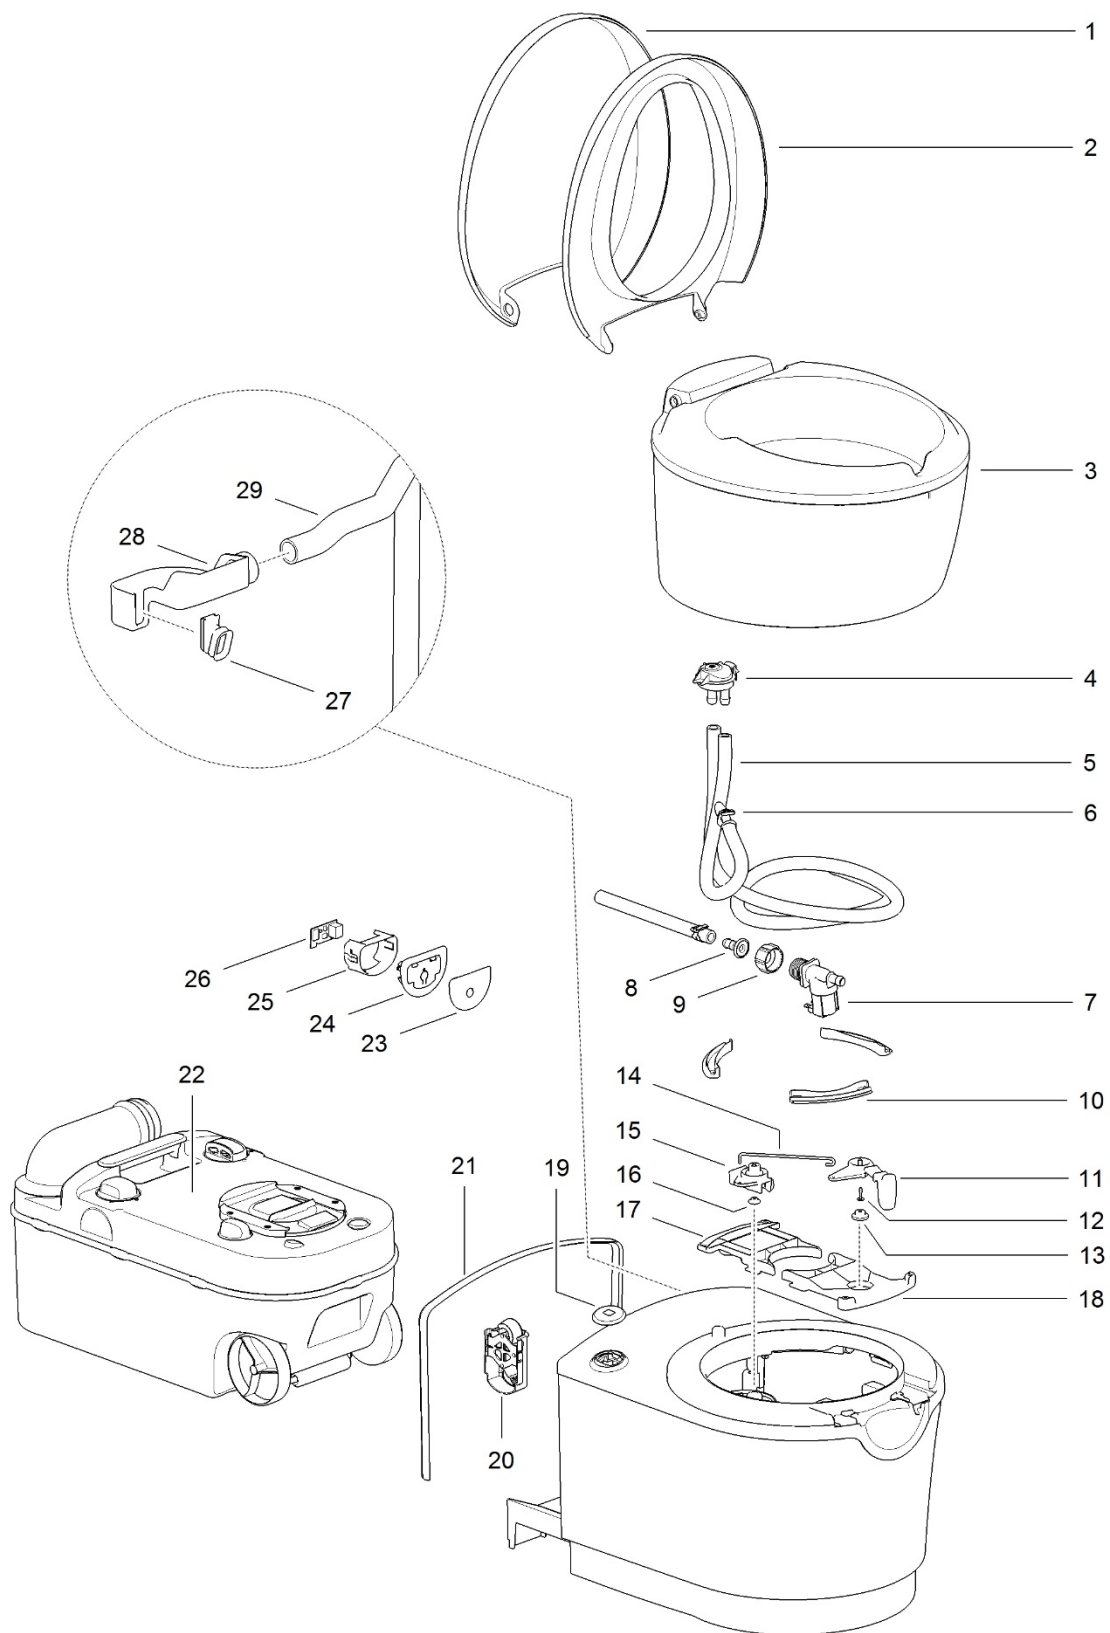

Spare part number	Spare part number	Spare part number	Colours available
1	Cover		200950		62
2	Seat				
3	Bowl	200951			62
4	Vacuum breaker	16833			
5	Flush tube		200952		62
6	Nozzle				
7	Electric valve			23709	
8	Hose barb		23851		
9	Hose nut				
10	Retainer bracket				
11	Blade handle		200953		07
12	Screw				
13	Bushing				
14	Link		200954		
15	Saddle				
16	Bushing				
17	Bowl retainer bracket-back		200955		
18	Bowl retainer bracket-front				
19	Lens	200956			
20	Level indicator	200957			
21	Seal base wall	200958			
22	Waste holding tank	<i>Refer to page 36</i>			
23	Sticker	200960			
24	Control panel		200961		62
25	Wall interface				
26	PCB	200962			
27	Socket outside vent		200959		62
28	Box outside vent				
29	Tube outside vent				
	Wiring harness*	200963			

* Wiring harness is not shown on parts drawing.