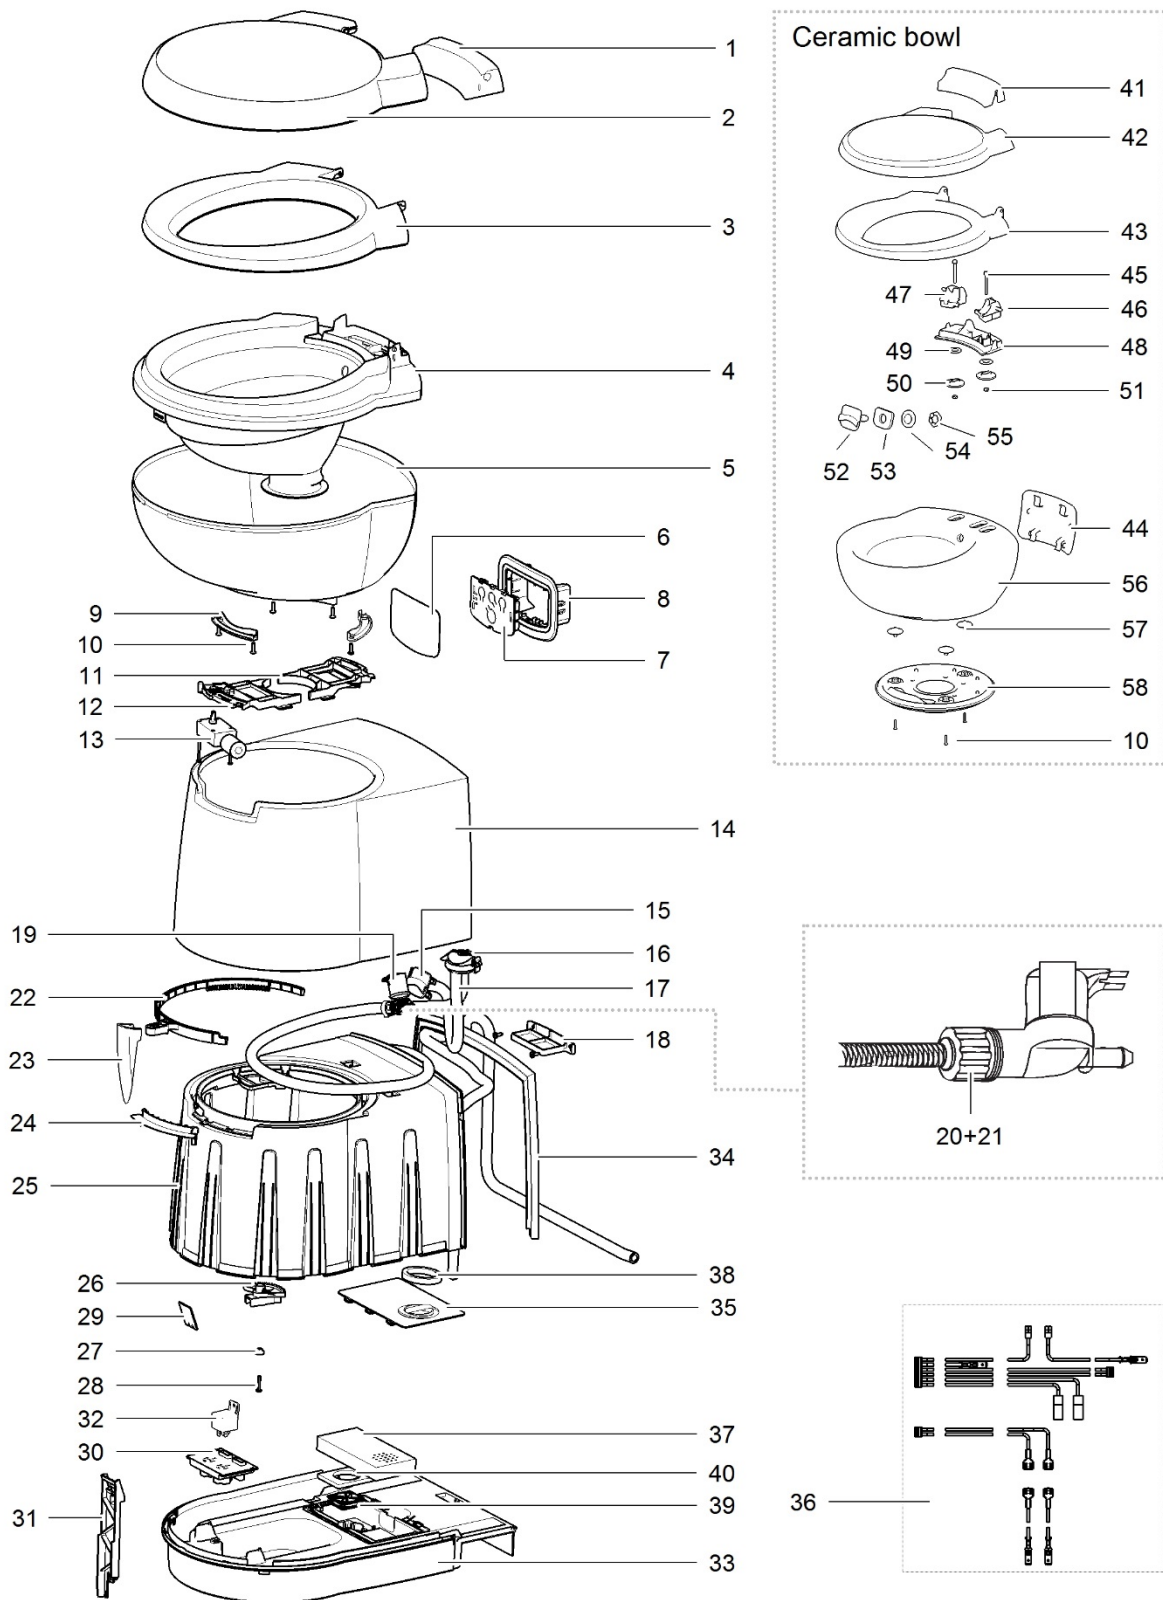

LE433_C250-S_1115-V05

		Spare part number	Spare part number	Spare part number	Colours available
1	Pod				
2	Seat	50767	93401		62
3	Cover				
4	Bowl inner				
5	Bowl outer				62
6	Overlay	50708			
7	Control SN (3733 AE)	50709			
	Control SW (3732 AE)	50710			
	Control FF (3731 AF)	50711			
8	Wall box	93427			62
9	Retainer bracket				
10	Screw				
11	Bowl retainer bracket	50733			
12	Bowl retainer				
13	Motor electric blade	93415			
14	Base upper				
15	Seal nozzle/nozzle/retainer nozzle	50729			
16	Vacuum breaker	16833			
17	Water supply tube				
18	Wall bracket				
19	Electric valve				
20	Hose barb	23851	23709		
21	Hose nut				
22	Ring blade mechanism	50760			
23	Handle	93402			47
24	Water diverter	93429			62
25	Base frame				
26	Saddle				
27	Bushing		50735		
28	Screw				
29	Reed switch				
	one switch (50569)	50713			
	single level (50543)	50714			
	multi level (50544)	50715			
	Reed switch kit				
	one switch (50569)		50750		62
	single level (50543)		50751		
	multi level (50544)		50752		
30	Relay/fuse holder			50716	62
31	Reed switch housing				
32	Relay	20106			
33	Base lower				
34	Seal base wall	93428			62