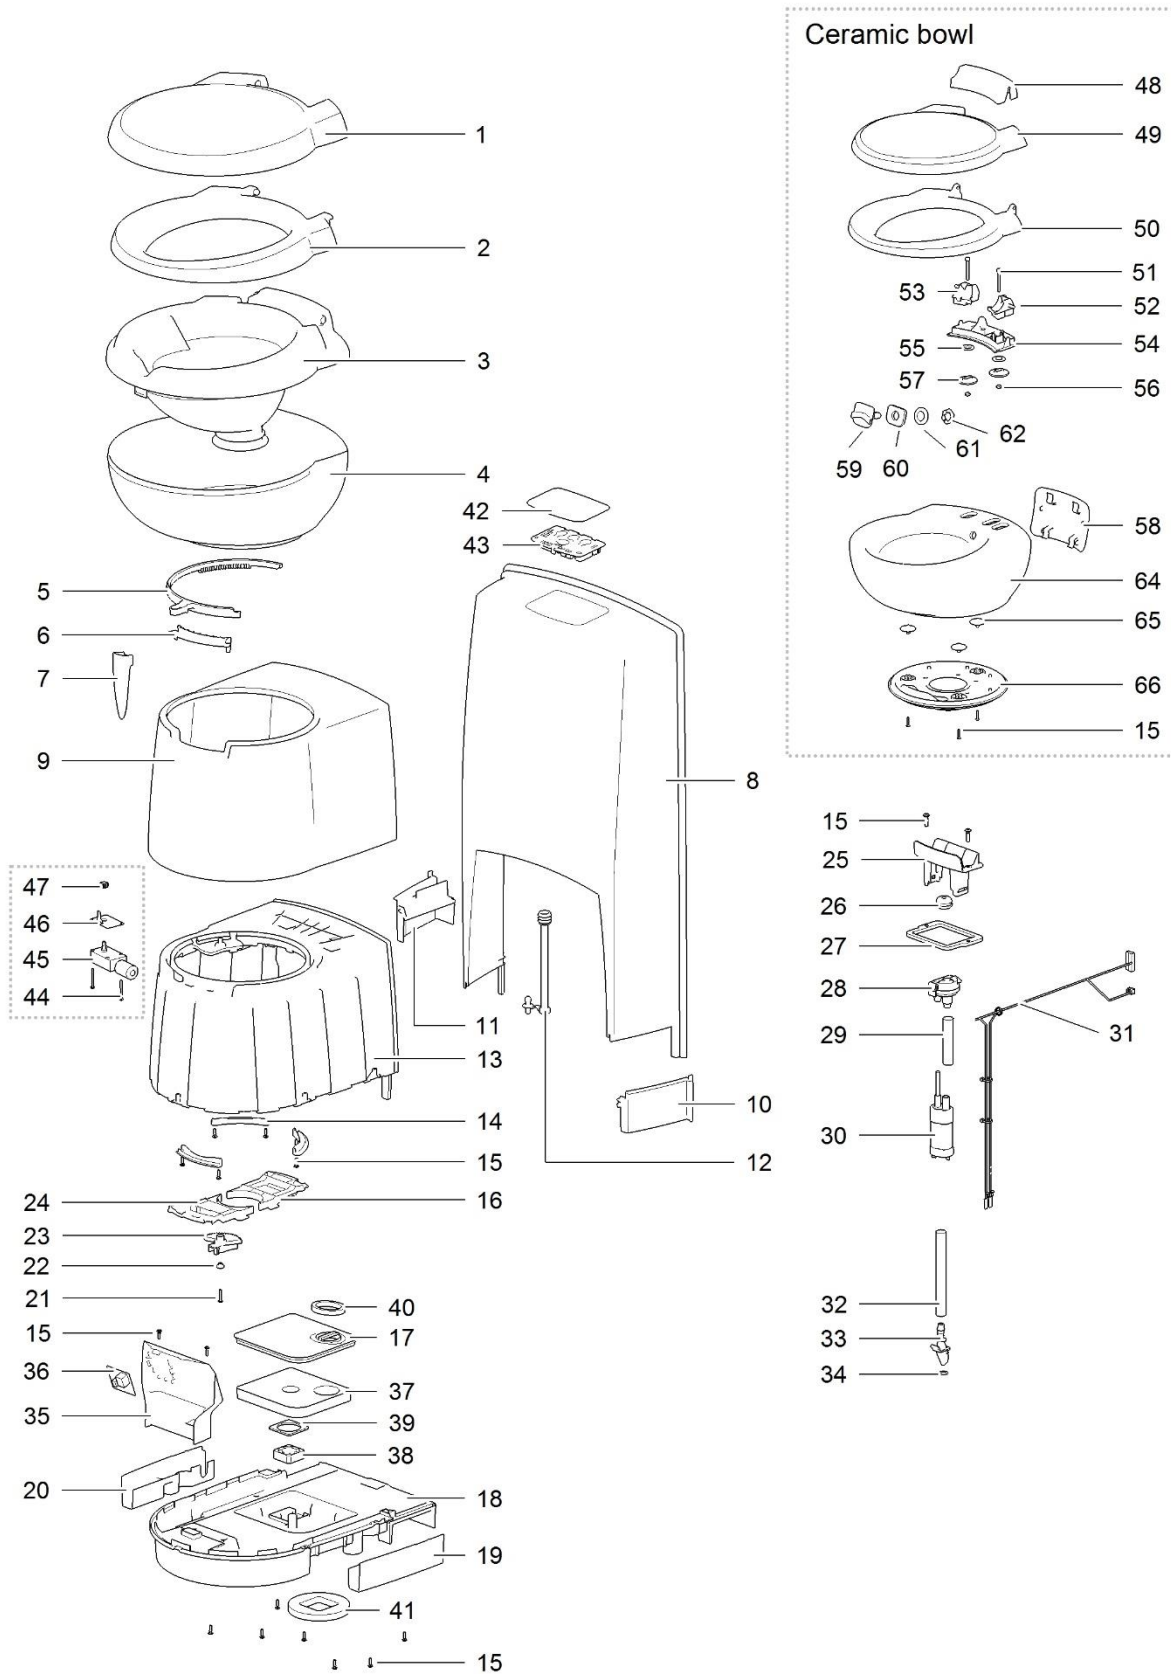

LE883_C262-CWE Toilett_1114-V02

		Spare part number	Spare part number	Spare part number	Colours available
1	Cover		93401		30, 62
2	Seat				
3	Bowl inner	93433			62
4	Bowl outer				
5	Ring blade mechanism	50760			
6	Water diverter	93429			62
7	Handle	93402			47
8	Console				
9	Base upper				
10	Splashguard left				
11	Splashguard right				
12	Drain	50717			
13	Base frame				
14	Retainer bracket				
15	Screw 3.9 x 14				
16	Bowl retainer bracket	50733			
17	Vent plate				
18	Base lower				
19	Side cover left				
20	Side cover right				
21	Screw 3.9 x 22				
22	Bushing		50735		
23	Saddle				
24	Bowl retainer				
25	Cover console				
26	Grommet seal				
27	Cover seal				
28	Vacuum breaker	16833			
29	Tube WT inside				
30	Pump	93418			
31	Wire harness	93423			
32	Water supply tube				
33	Nozzle		93430		62
34	O-ring