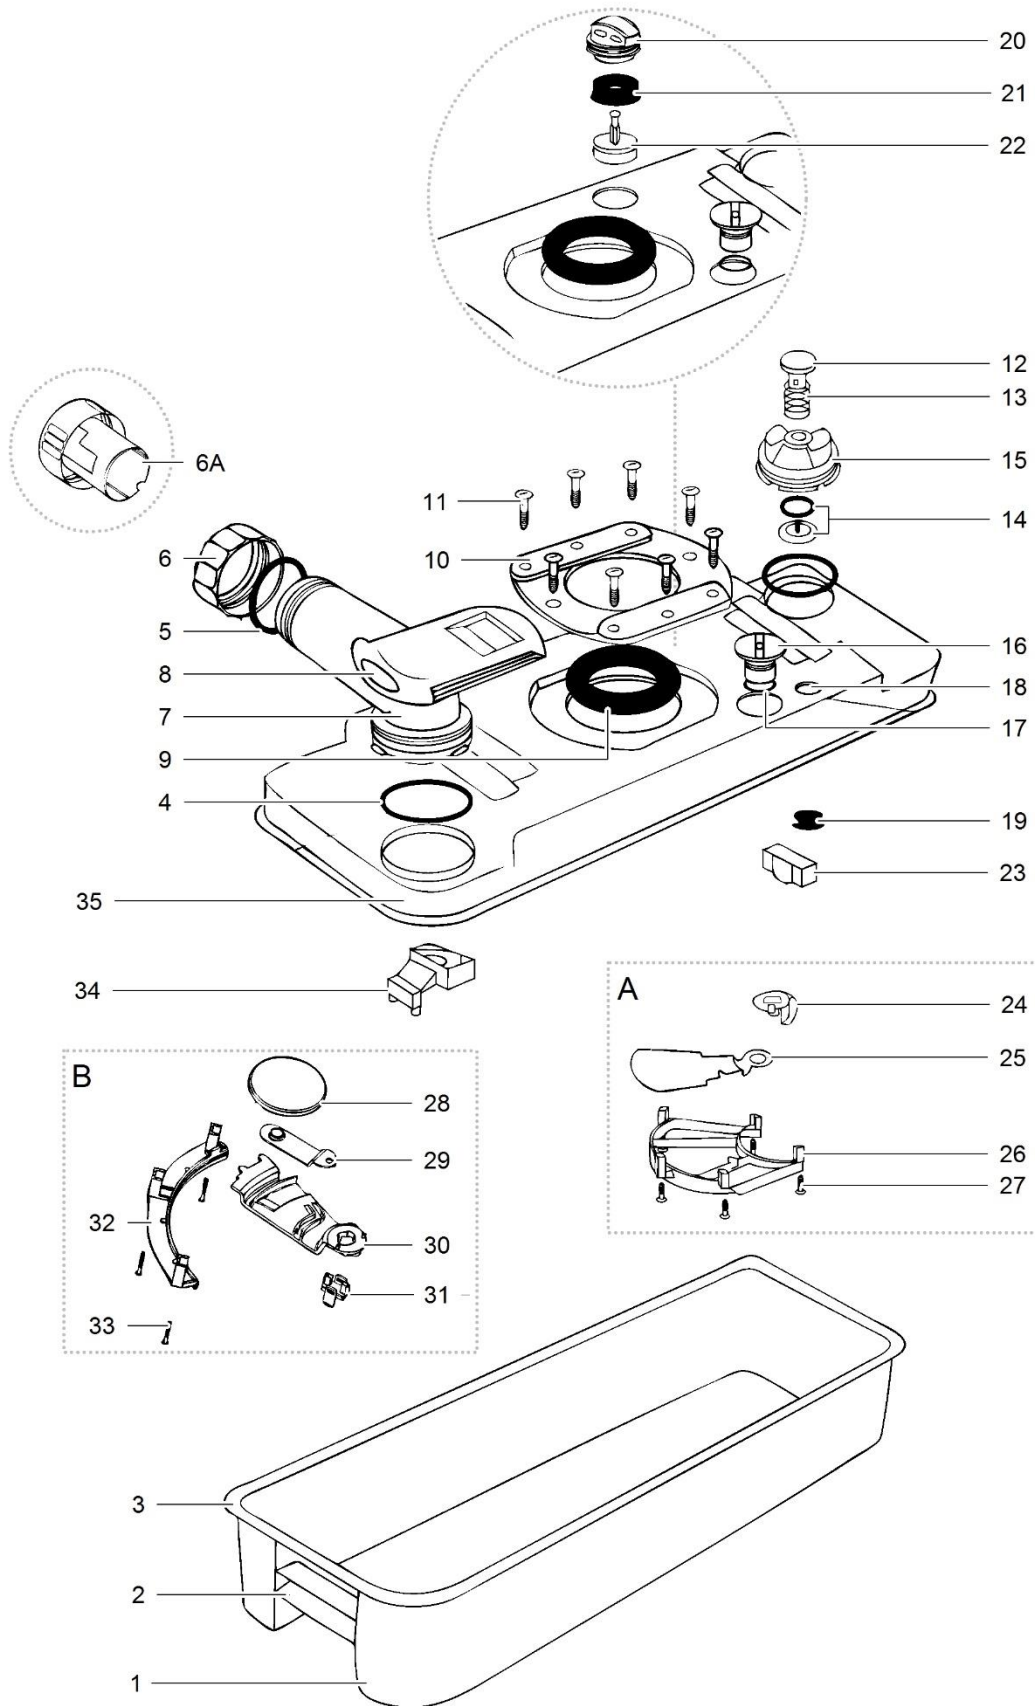

LE1156_C2-C3-C4-Waste-holding Tank_0115-V03

	Spare part number	Spare part number	Spare part number	Colours available
1	Waste-holding tank lower			
2	Carry handle			
3	Weld waste-holding tank			
4	O-ring			
5	16195	16384	16196	78
6	Dump cap			74
6A	Measuring cup			78
7	Pour out spout			
8	Sliding cover			74
9	Lip seal			
	<i>Toilets < 15th June 2000</i>			16175
	<i>Toilets > 15th June 2000</i>			23721
10	Seal cover			
11	Screw			
12	07524		16176	78
13	Spring			
14	Seal retainer			74
15	Ventplug			
	Blade opener			
16	<i>Toilets < 15th June 2000</i>			21458
	<i>Toilets > 15th June 2000</i>			200501
17	Cupseal			
18	Venthole			
19	Ventseal			20339
20	Automatic vent upper			23722
	<i>Toilets > June 1993</i>			
21	Seal automatic vent		21528	
22	Foam			
23	Float vent			21510
A	Blade mechanism < 15 June 2000			
24	Blade driver			
25	Blade			
26	Blade retainer			
27	Screw			
B	Blade mechanism > 15 June 2000			
28	Blade			23847
29	Blade arm			
30	Blade arm driver			
31	Drive arm retainer			
32	Track support			
33	Screw			
34	Float arm			21322
35	Waste-holding tank upper			
	Waste-holding tank complete			Refer to page 16