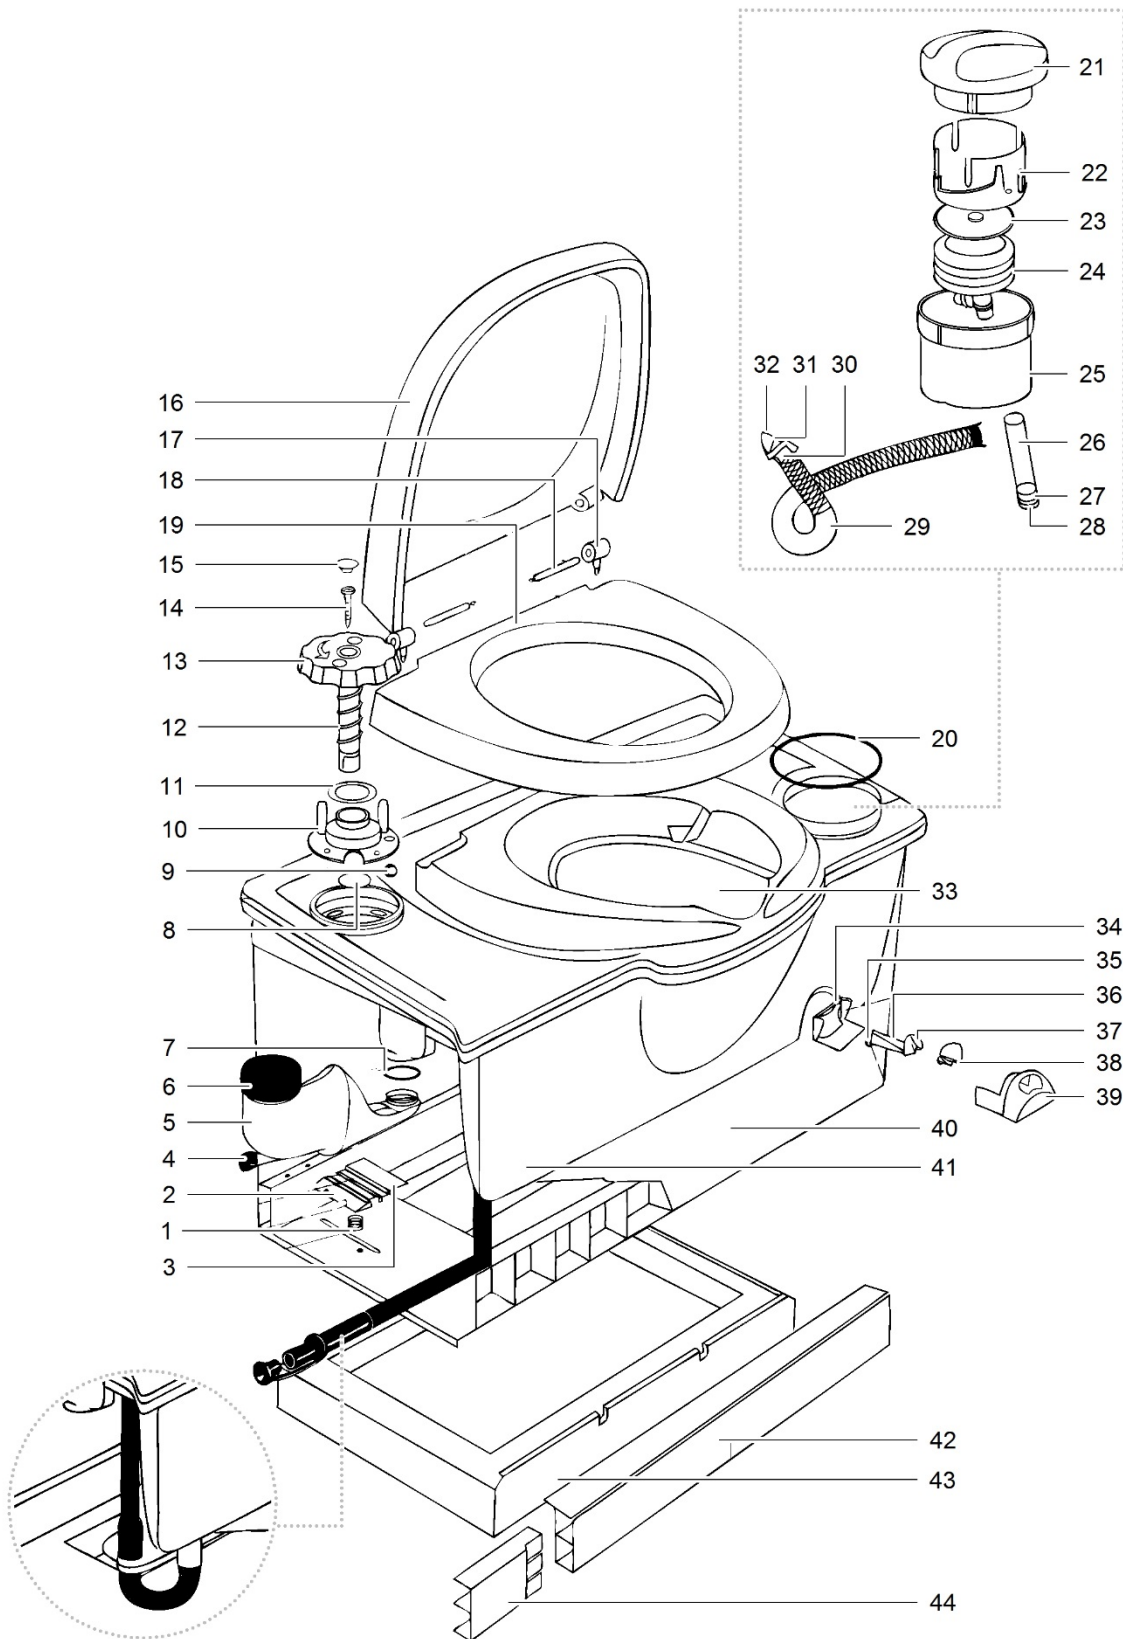

LE:1154_C4-Toilet_1114-V02

		Spare part number	Spare part number	Colours available
1	Spring clip retainer	16169	16350	78
2	Clip retainer			
3	Clip			
4	Draincap waterfill funnel	16385	16381	78
5	Waterfill funnel			74
6	Cap waterfill funnel	16848		16
7	O-ring			
8	O-ring			
9	Ball float			
10	Stop retainer		16377	62
11	Nylon bushing			
12	Spring flush knob			
13	Flush knob			
14	Screw			
15	Plug flush knob			
16	Cover		16194	62
17	Hinge post	16183		
18	Hinge pin			
19	Seat			
20	O-ring	16731		
21	Flush cap		20291	10, 62
22	Cylinder flush			
23	Bellow cap			
24	Bellow	21065		
25	Well pump			
26	Inlet tube		21066	
27	Check valve body			
28	Check valve flapper			
29	Flush tube		20292	10, 62
30	Seal/plunger/spring			
31	O-ring			
32	Nozzle			
33	Bowl			
34	Dial support		16171	62
35	Magnet			
36	Level indicator			
37	Decal level indicator			
38	Lens			
39	Level indicator bezel			
40	Base			
41	Water tank			
42	Front panel			
43	Basepad			
44	Extension front panel	16266		62