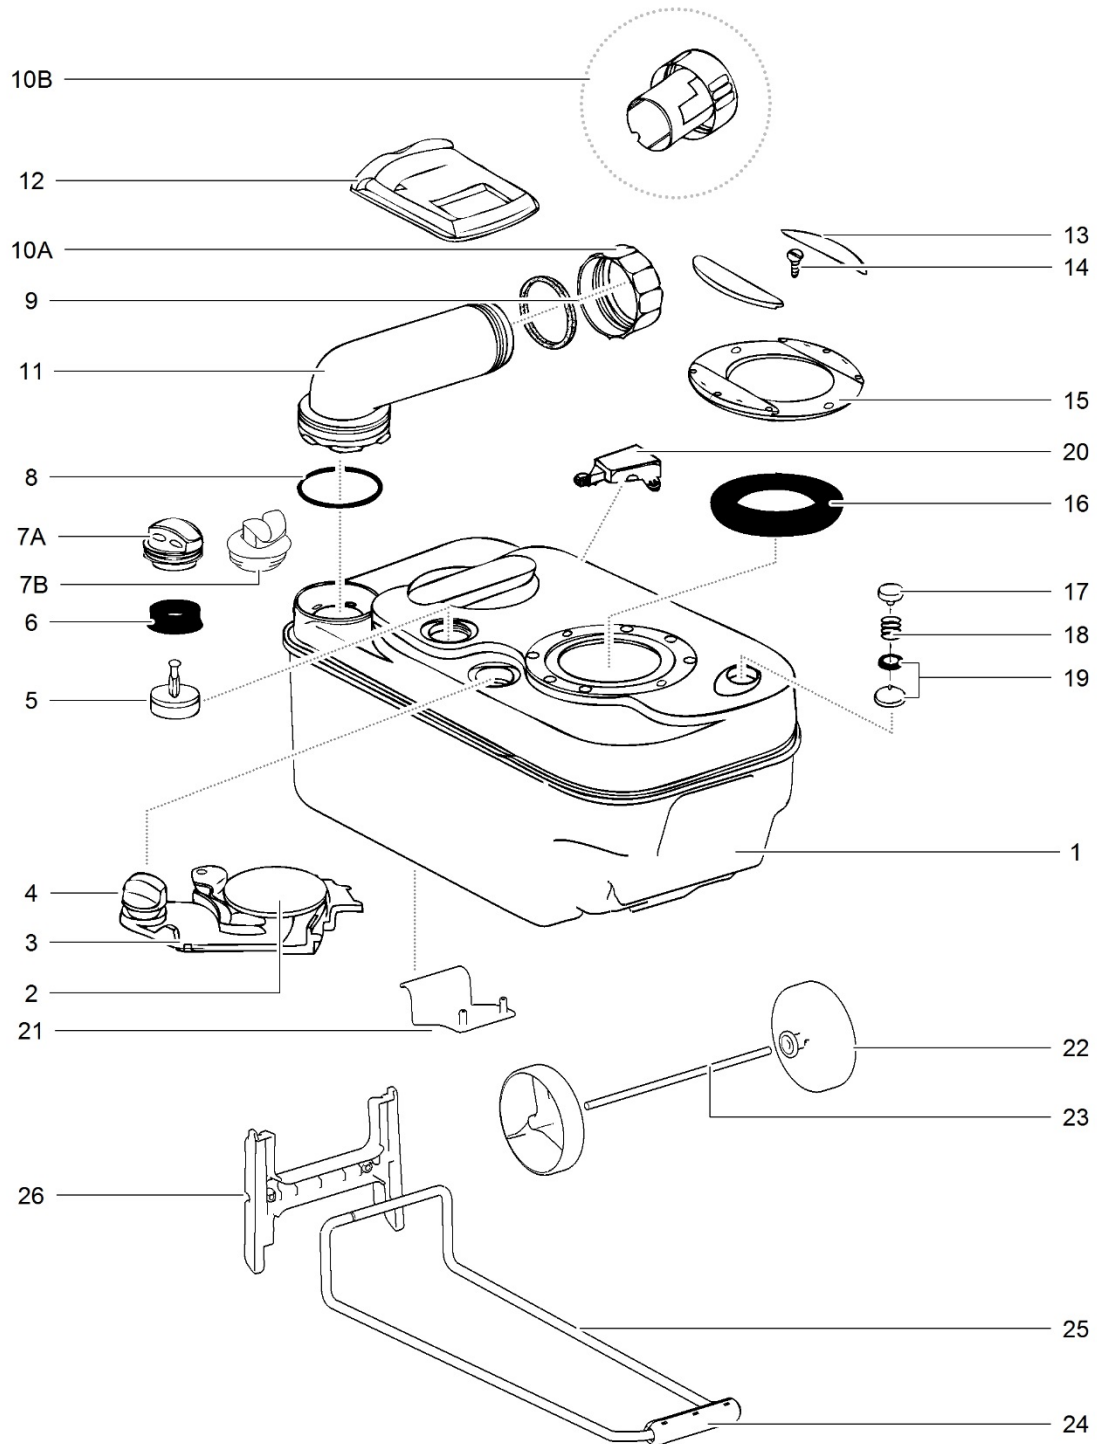

LE1159_C200-Waste-holding Tank_0416-V04

		Spare part number	Spare part number	Spare part number	Colours available
1	Waste-holding tank				
2	Blade	23847			
3	Blade arm				
4	Blade opener	23743			78
5	Foam		23722	23788 <i>for outside vent version</i>	74
6	Seal automatic vent	21528			
7A	Upper automatic vent				
7B	Upper automatic vent outside vent				74
8	O-ring	16195		16196	74, 78
9	Cap seal				
10A	Dump cap		16384		
10B	Measuring cup		25810		
11	Pour out spout				
12	Sliding cover	21333			74
13	Screw cover				
14	Screw				
15	Seal cover				
16	Lip seal	23721			
17	Vent button		07524		78
18	Spring				
19	Seal retainer				
20	Float arm	23726			
21	Tank lock clip	23849			78
22	Wheels 2X		200640		142
23	Axis				
24	Grip transport handle	200641		200642	74
25	Transport handle				
26	Transport bracket		200644		
	Waste-holding tank complete <i>including sliding cover, wheels and handle</i>		23341	23342 <i>for outside vent version</i>	74