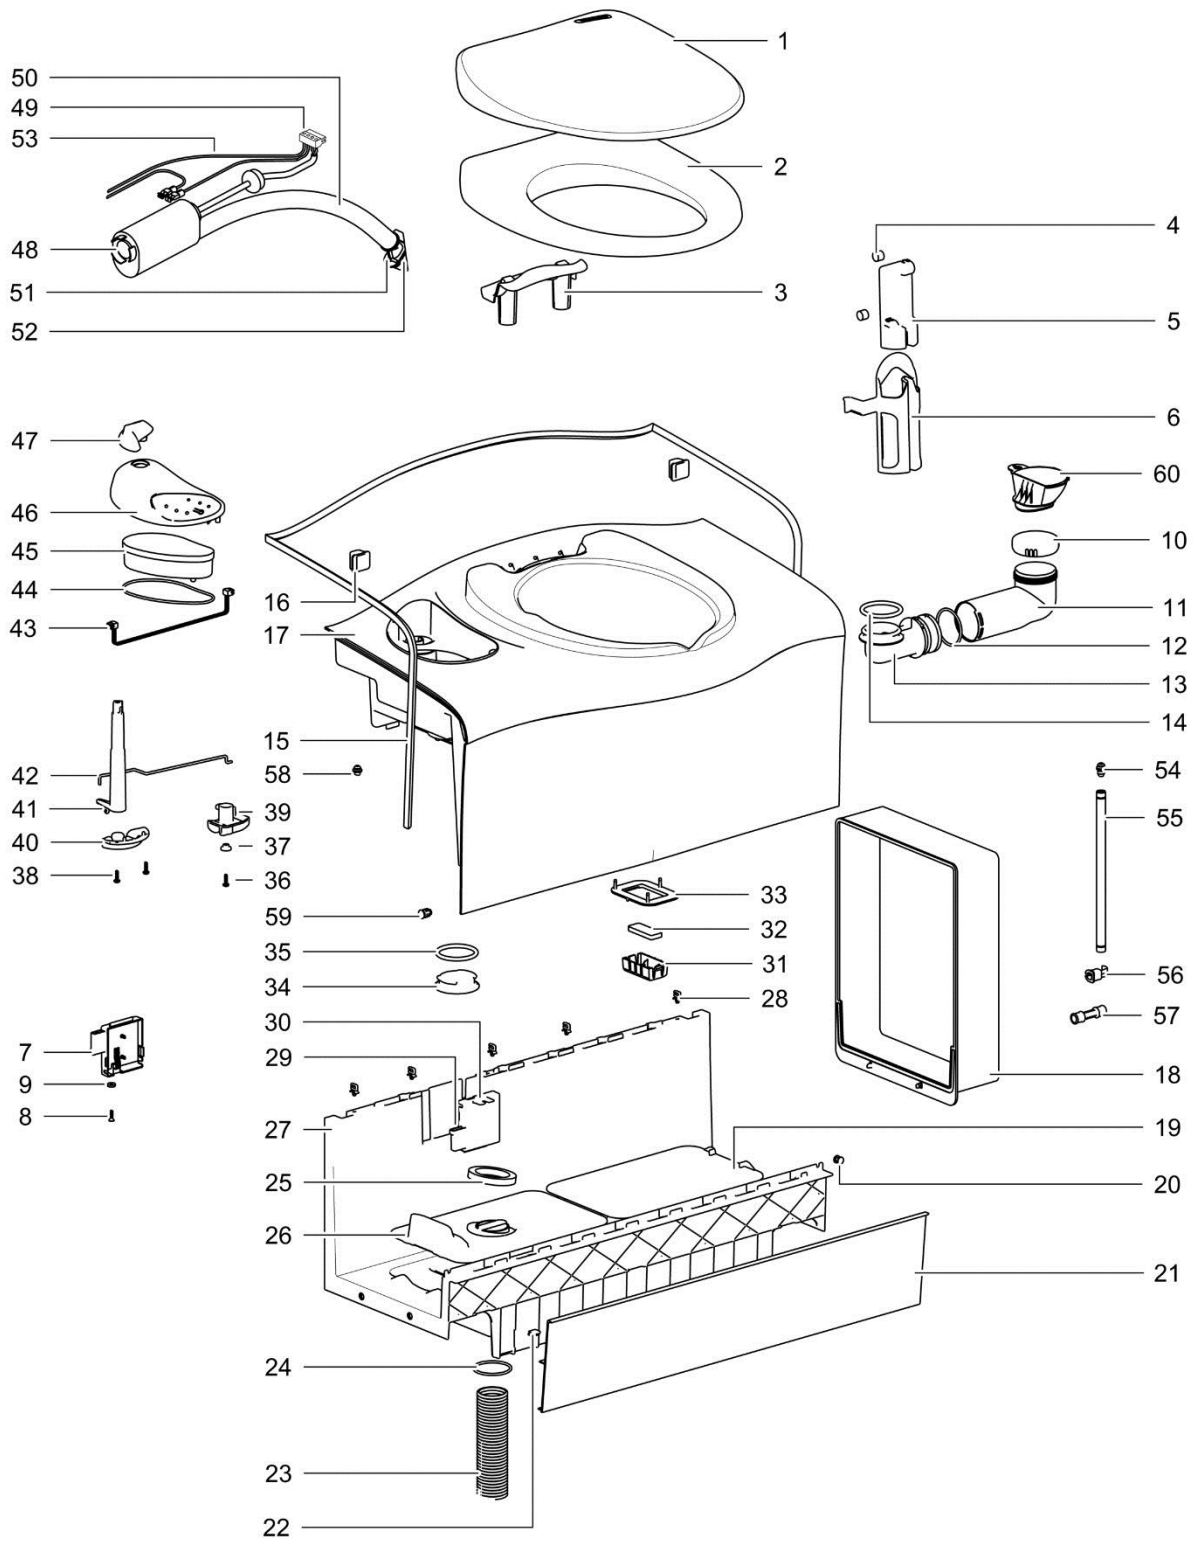

LE1119_C402-C/X_1114-V02

		Spare part number	Spare part number	Spare part number	Colours available
1	Cover				
2	Seat		51814		62
3	Pod				
4	Magnet				
5	Float box/foam				
6	Float box guiding		32330		62
7	Reed switch housing WT Reed switch PCB		<i>X-model</i>		
8	Screw				
9	Washer				
10	Cap fill bottle	16848			16
11	Waterfill funnel				
12	O-ring		32315		06
13	Fill funnel elbow				
14	O-ring				
15	Wall seal	32311			
16	Wall bracket				
17	Bench				
18	Door interface				
19	Storage cover	51809			62
20	Lock plug <i>toilet produced < May 2004</i>				
21	Kicking plate (4x) Kicking plate LB	32426			62
22	Clip				
23	Vent hose				
24	O-ring		32324		
25	Seal vent plate				
26	Vent plate				
27	Base				
28	Wire clip				
29	Fuse	21766			
30	Reed switch housing + PCB		32317 <i>X-model</i>	32316 <i>C-model</i>	62
31	Magnet basket				
32	Magnet				
33	Retaining plate				
34	Fill plug				
35	O-ring				
36	Screw				
37	Bushing