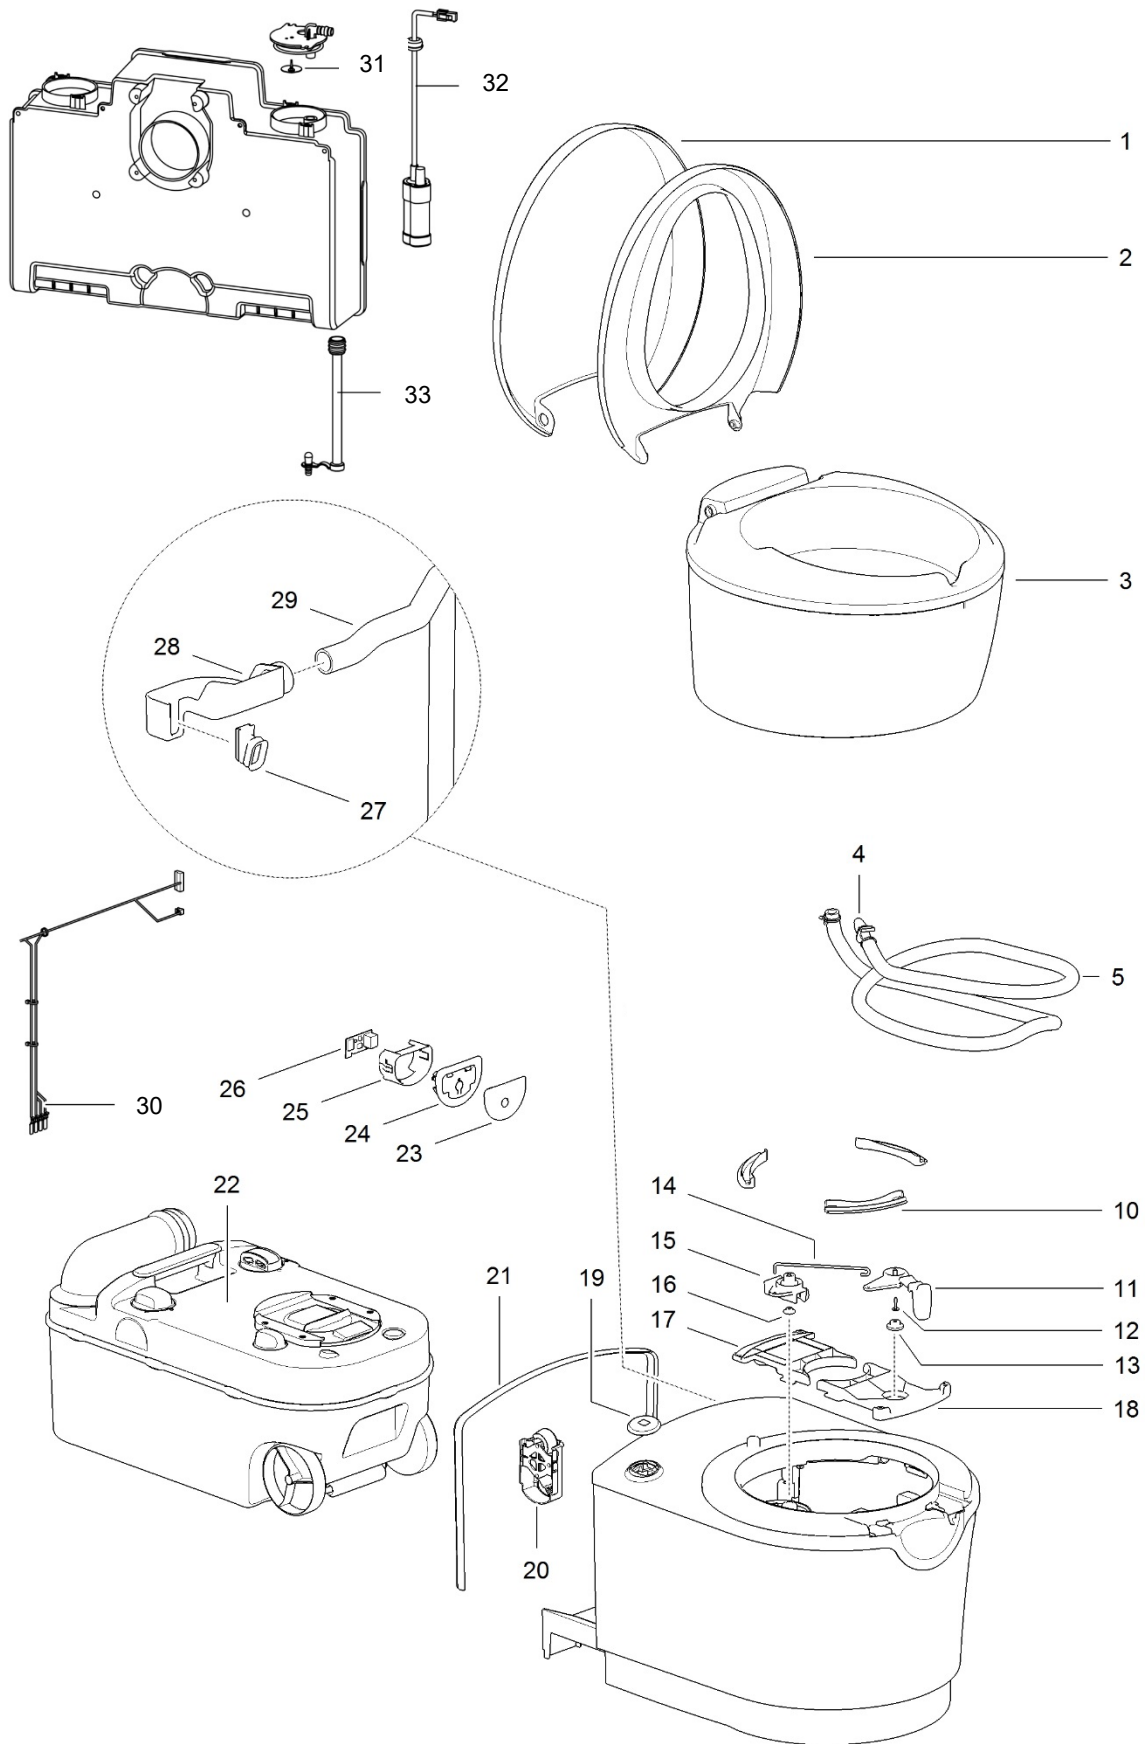

LE1266_C223-S

		Spare part number	Spare part number	Spare part number	Colours available
1	Cover		200950		62
2	Seat				
3	Bowl	200951			62
4	Flush tube		200952		62
5	Nozzle				
10	Retainer bracket				
11	Blade handle		200953		07
12	Screw				
13	Bushing				
14	Link		200954		
15	Saddle				
16	Bushing				
17	Bowl retainer bracket-back		200955		
18	Bowl retainer bracket-front				
19	Lens	200956			
20	Level indicator	200957			
21	Seal base wall	200958			
22	Waste holding tank	<i>Refer to page 36</i>			
23	Sticker	200960			
24	Control panel		200961		62
25	Wall interface				
26	PCB	200962			
27	Socket outside vent		200959		62
28	Box outside vent				
29	Tube outside vent				
30	Wiring harness	200963			
31	Umbrella seal	93434			
32	Pump	93435			
33	Drain tube	93436