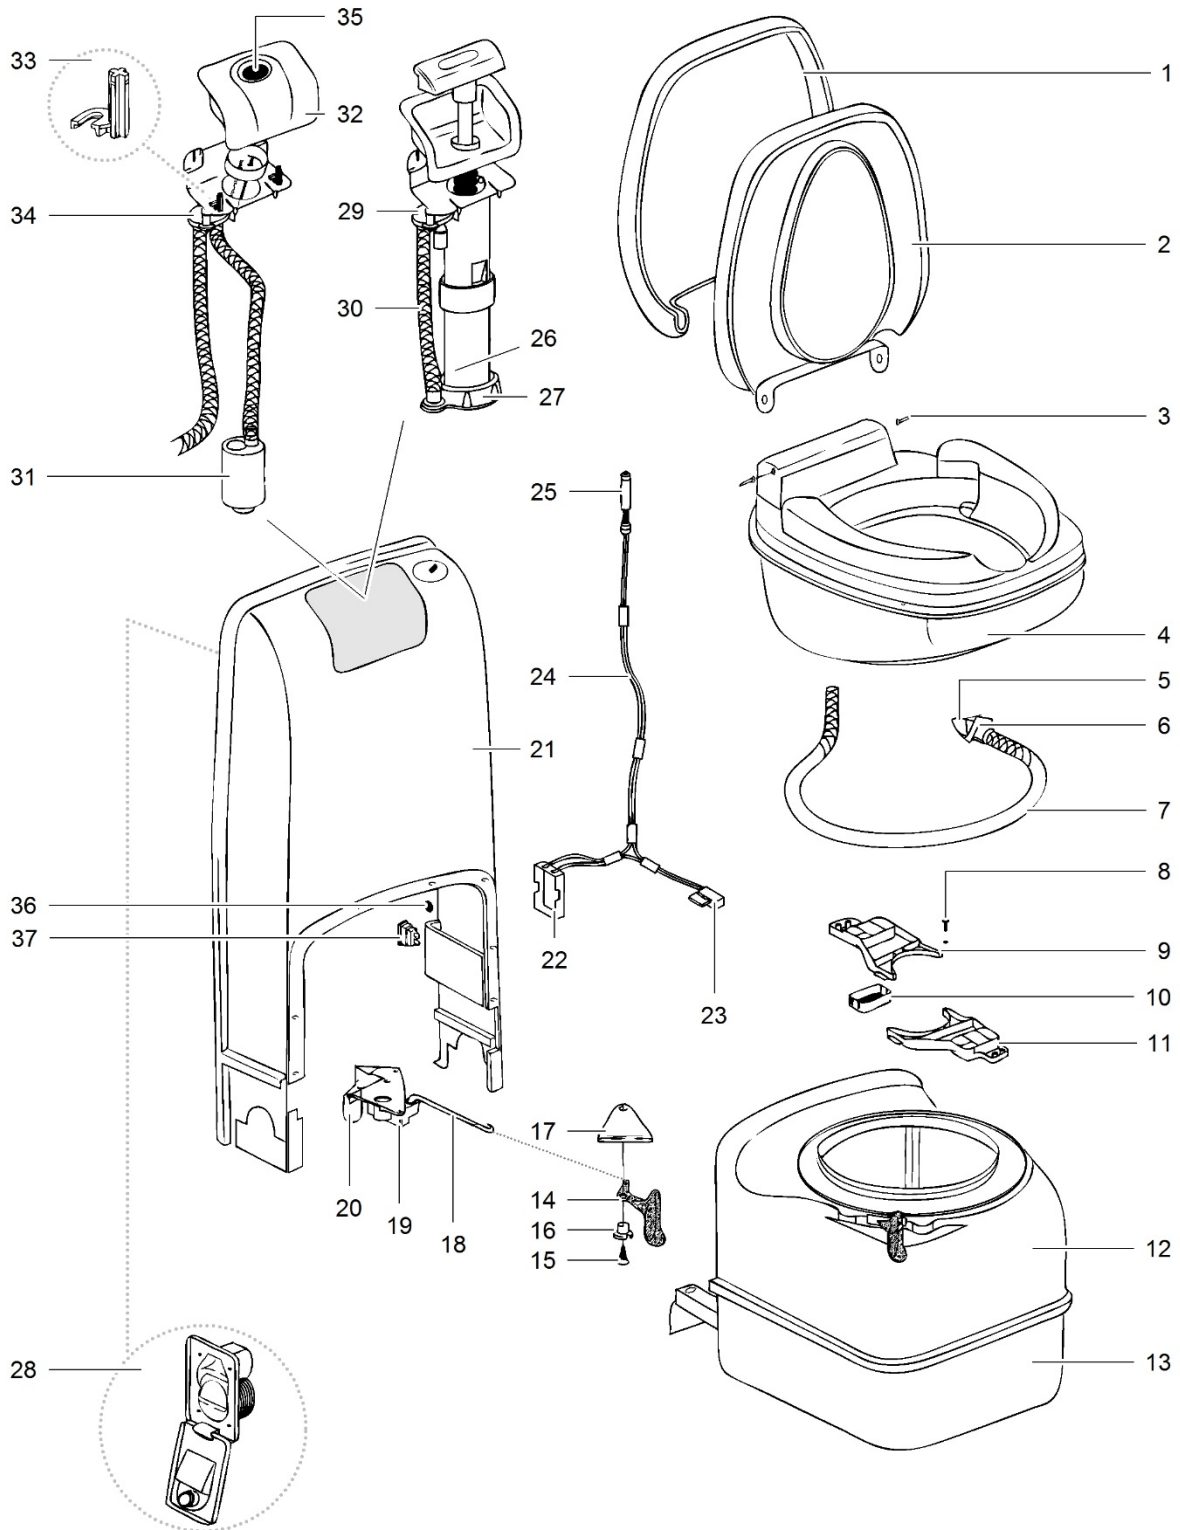

LE1157_C200-CW/CWE_0115-V04

		Spare part number	Spare part number	Colours available
1	Cover			
2	Seat		23706	62
3	Hinge pin	23707		
4	Bowl	23344		62
5	O-ring			
6	Nozzle		23710	62
7	Watersupply tube			
8	Screw			
9	Bowl retainer bracket			
10	Magnet basket			
11	Bowl retainer bracket			
12	Base upper			
13	Base lower			
14	Handle			
15	Screw		23713	74
16	Bushing			
17	Seal handle			
18	Link			
19	Saddle		23848	
20	Saddle bracket			
	Saddle bracket outside vent	23850		
21	Console			
22	Battery container			
23	Reed switch	23714 <i>CWE model</i>		62
24	Wiring harness		23738	
25	Level indicator led		<i>CW model</i>	
26	Manual pump	23739		62
27	Pump retainer	23845		
28	Waterfill door	<i>refer to 'Spare List Exteriors'</i>		
29	Vacuum breaker	16833		
30	Water tube			
31	Pump	16374		
32	Bezel			
33	Adaptor bezel		23771	62
34	Vacuum breaker	16833		
35	Switch	23792		
36	Drain plug	23852		74
37	Fuse	21766