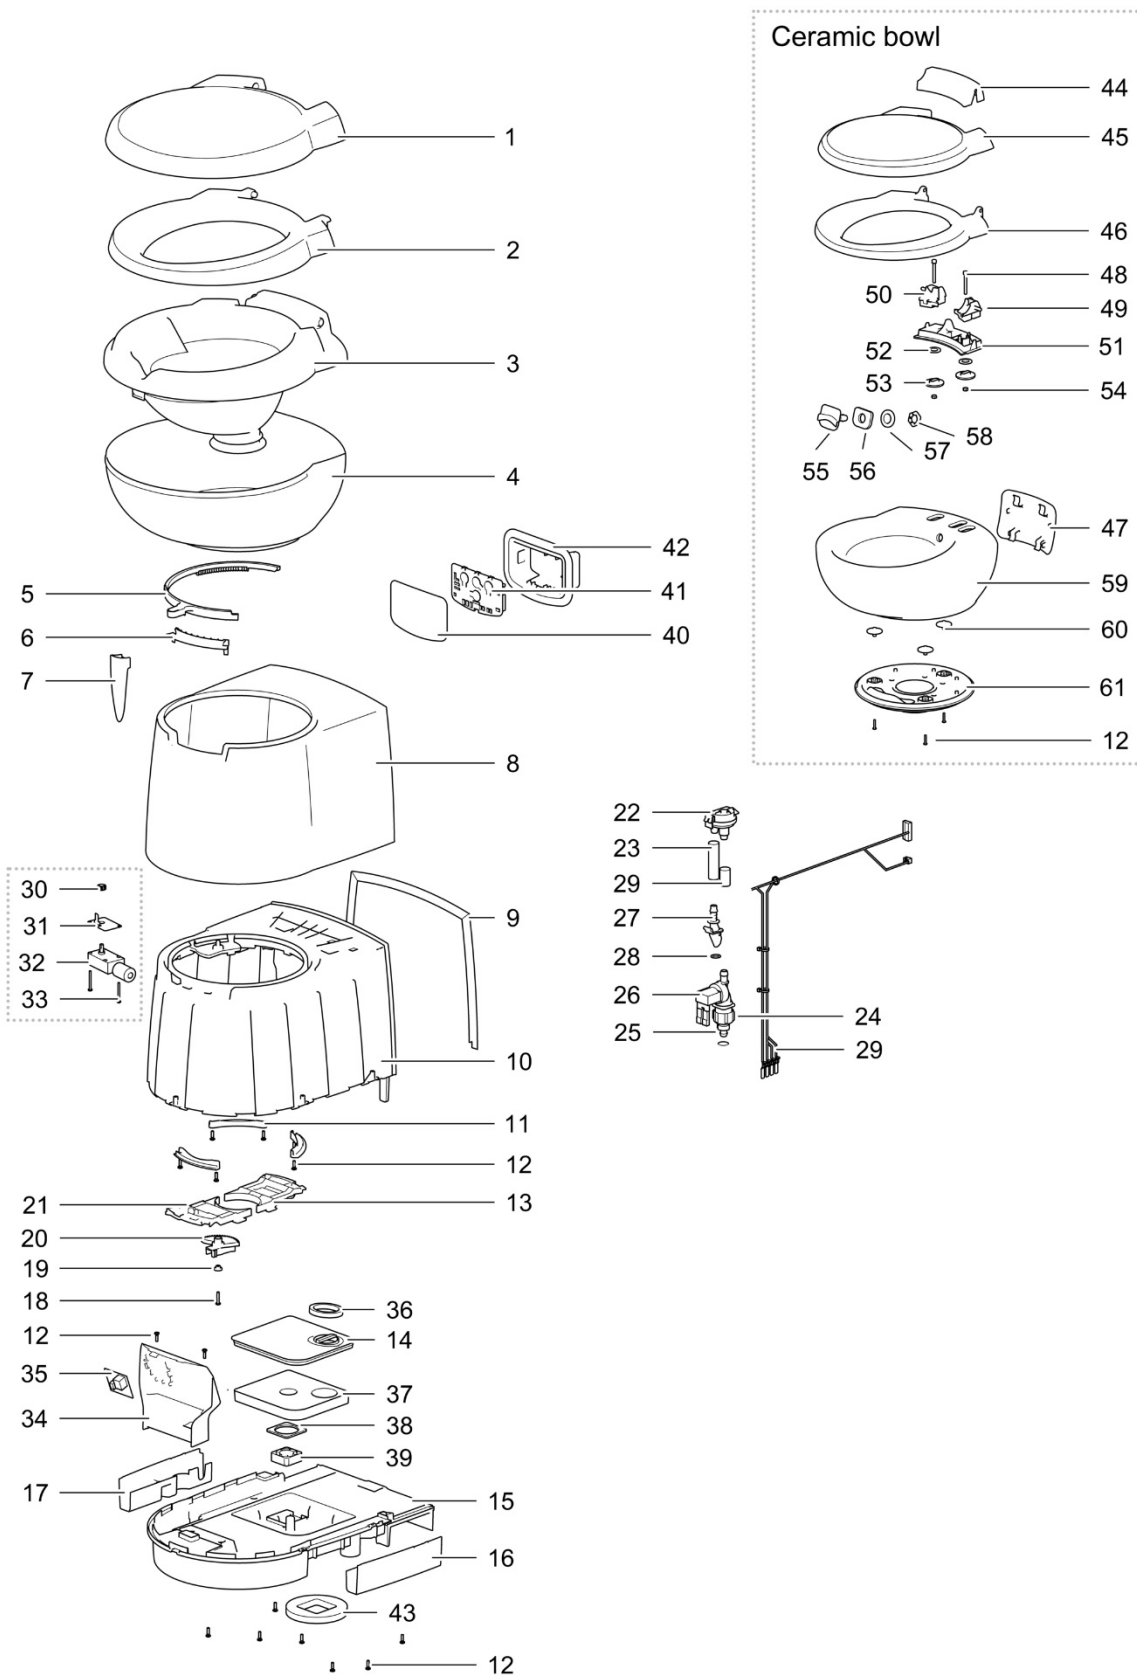

LE881_C263-S Toilett_1115-V04

		Spare part number	Spare part number	Spare part number	Colours available
1	Cover				
2	Seat		93401		30, 62
3	Bowl inner	93433			62
4	Bowl outer				
5	Ring blade mechanism	50760			
6	Water diverter	93429			62
7	Handle	93402			47
8	Base upper				
9	Seal base wall	93428			62
10	Base frame				
11	Retainer bracket				
12	Screw 3.9 x 14				
13	Bowl retainer bracket	50733			
14	Vent plate				
15	Base lower				
16	Side cover left				
17	Side cover right				
18	Screw 3.9 x 22				
19	Bushing		50735		
20	Saddle				
21	Bowl retainer				
22	Vacuum breaker	16833			
23	Water supply tube				
24	Hose nut	23851			
25	Hose barb				
26	Electric valve < 01-09-2013 Serial number < E244P..... <i>or</i> C260 toilets with Waste Transfer system		23709		
	Electric valve 90° > 01-09-2013 Serial number > E244P..... <i>Including numbers 24 & 25</i>	90717			
27	Nozzle				
28	O-ring		93430		62
29	Water supply tube				
29	Wire harness	93421			
30	Gear wheel motor				
31	Metal bracket electric blade		93415		
32	Motor electric blade				
33	Screw Hilo 3,1 x 35/15 PH2