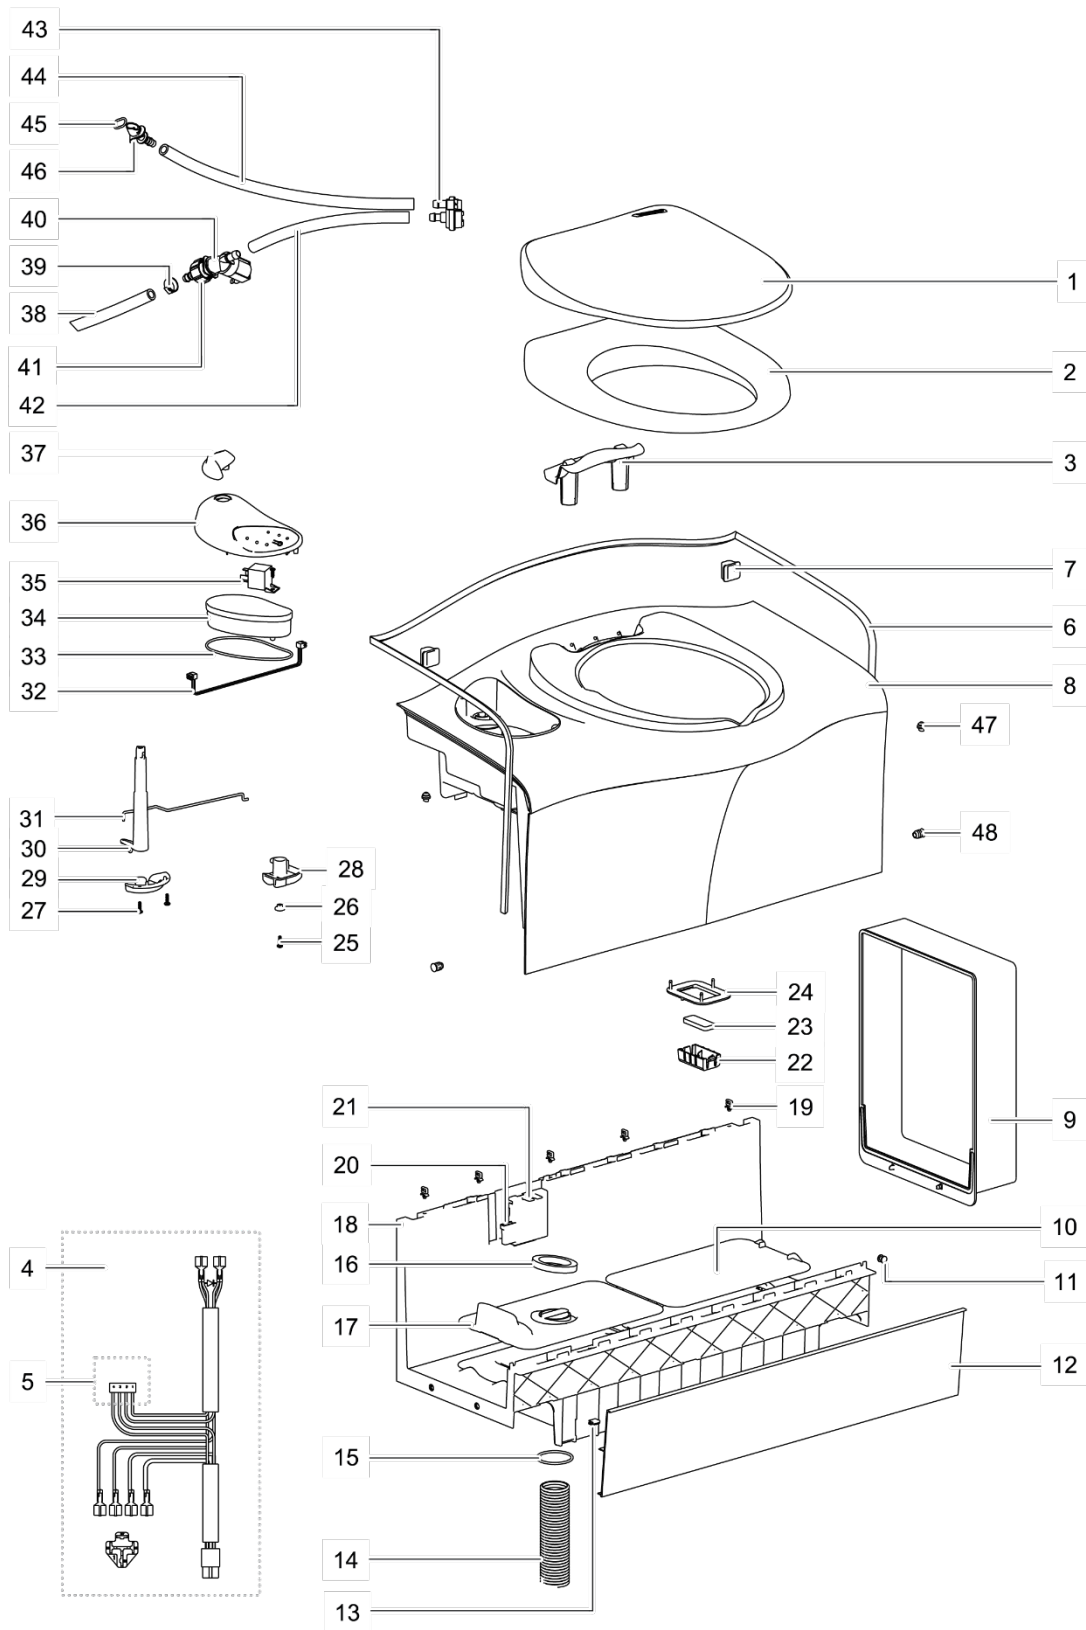

Handles

Handle

Spare part number

51803-62

51813-62

LE1118_C403-L_1018-V03

	Spare part number	Spare part number	Colours available
1	Cover		
2	Seat	51814	62
3	Pod		
4	Wire harness		
5	Connector spare kit PCB	51808	
6	Wall seal	32311	
7	Bracket		
8	Bench		
9	Door interface		
10	Storage cover	51809	62
11	Lock plug <i>toilet produced < May 2004</i>		
	Kicking plate (4x)	32426	62
12	Kicking plate LB		
13	Clip		
14	Vent hose		
15	O-ring	32324	
16	Seal vent plate		
17	Vent plate		
18	Base		
19	Wire clip		
20	Fuse	21766	
21	Reed switch housing HT and PCB	32317	62
22	Magnet basket		
23	Magnet		
24	Retaining plate		
25	Screw		
26	Bushing		
27	Screw		
28	Saddle		
29	Bracket	51802	
30	Shaft		
31	Link	51806	
32	Wire harness	32319	
33	O-ring		
34	Control well		
35	Relais	20106	
36	Control panel MK2	51812	62
37	Handle	<i>Refer to page 73</i>	62